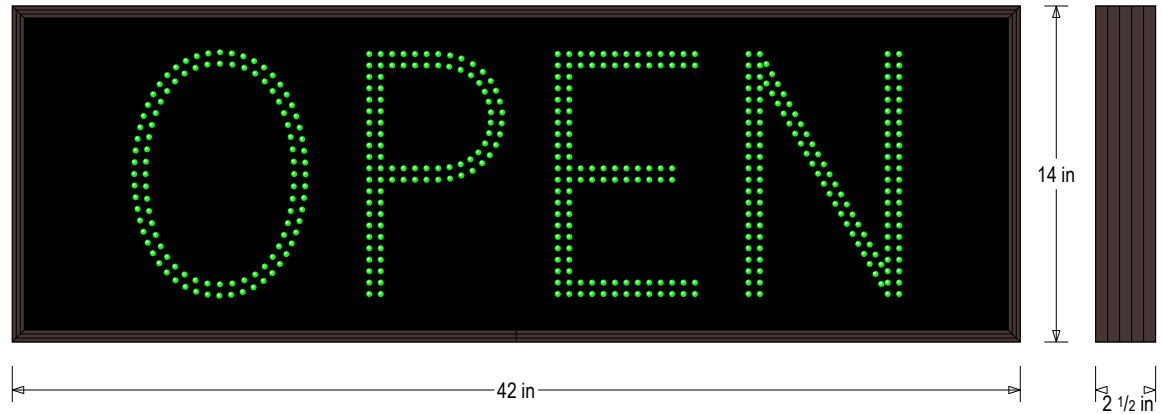

MESSAGE

Illumination: Super bright direct view LEDs. Message blanks out when off.

Sign Messages: See message table below

MESSAGE	LED/COLOR	HEIGHT	AMPS
OPEN	Green Wide Angle LED	10.0"	0.348-0.151

NOTE: Above messages are independently controlled.

Product View

NOTE: Sign image may not exactly represent the finished product. For illustration purposes only.

Frame Detail