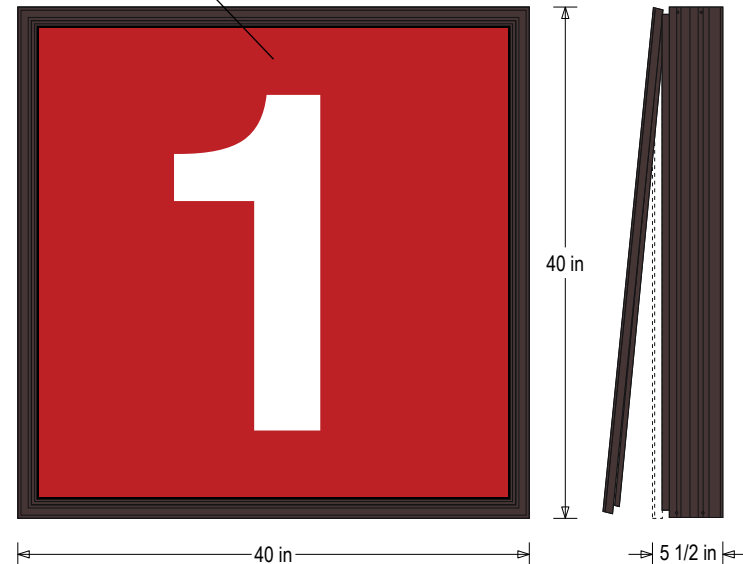

PRODUCT ID: 46621

Outdoor LED Backlit Sign

MODEL

PHXF4040W-B272RBW/120-277VAC

DIMENSIONS

40" H x 40" W x 5.5" D (est. 55062.348 lbs)

CLASS

CLASS: PHXF Series

Control Method: Switch (not included) or external relay.

CONSTRUCTION

Back Construction: 0.125" Aluminum sheet

Cabinet: Corrosion resistant, extruded aluminum frame with a hinged face. 5.5" deep, mitered construction. Moisture absorbent interior coating.

Face Material: 1/8" thick, impact modified acrylic (0000)

Faces: Single Faced Sign

Finish: Duranodic Bronze

Graphic: Printed graphic applied to surface

Mounting Channel: None

ELECTRICAL

Flashing: Not Included

Input Voltage: 120-277 VAC

UL/cUL Listed: Listed for wet locations

MESSAGE

Color: Translucent custom color (Red(RGB 189, 32, 37),Black, White)

Font: Swiss 721 Bold BT

Illumination: White high intensity LED backlit. Message always visible.

Sign Messages: See message table below

NOTE: Above messages are independently controlled.

Product View

NOTE: Sign image may not exactly represent the finished product. For illustration purposes only.

Red (RGB 189, 32, 37)