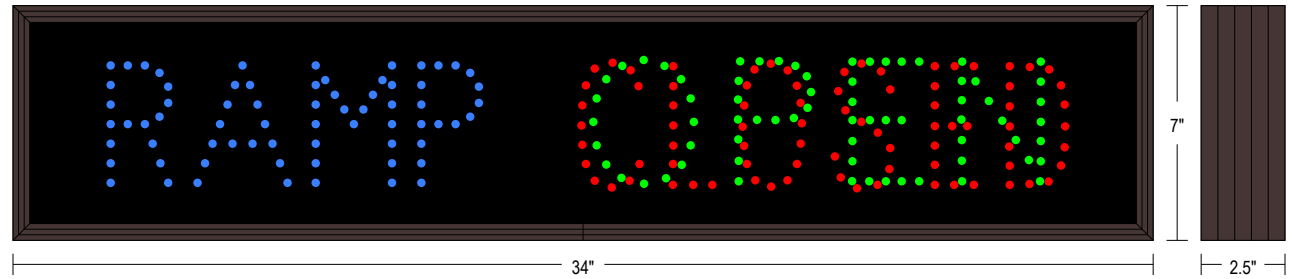

PRODUCT ID: 46094

Outdoor Blank-out LED Direct-view Sign

MODEL

TCL734BGR-L907/12-24VDC

DIMENSIONS

7" H x 34" W x 2.5" D (est. 8.018 lbs)

CLASS

CLASS: TCL Series

Control Method: Switch (not included) or external relay.

CONSTRUCTION

Back Construction: 0.050" Lift-n-Shift Back

Cabinet: 1-piece, corrosion resistant, extruded aluminum frame, 2.5" deep.

Face Material: 1/8" impact resistant, smoke-tinted polycarbonate (5109)

Faces: Single Faced Sign

Finish: Duranodic Bronze

Mounting Channel: None

ELECTRICAL

Flashing: Not Included

Input Voltage: 12-24 VDC

Photodimming: None

UL/cUL Listed: Listed for wet locations

MESSAGE

Illumination: Super bright direct view LEDs. Message blanks out when off.

Sign Messages: See message table below

MESSAGE	LED/COLOR	HEIGHT	AMPS
RAMP	Blue Wide Angle LED	3.5"	0.547-0.273
OPEN	Green Wide Angle LED	3.5"	0.547-0.273
CLOSED	Red Wide Angle LED	3.5"	0.413-0.207

NOTE: Above messages are independently controlled.

Product View

NOTE: Sign image may not exactly represent the finished product. For illustration purposes only.