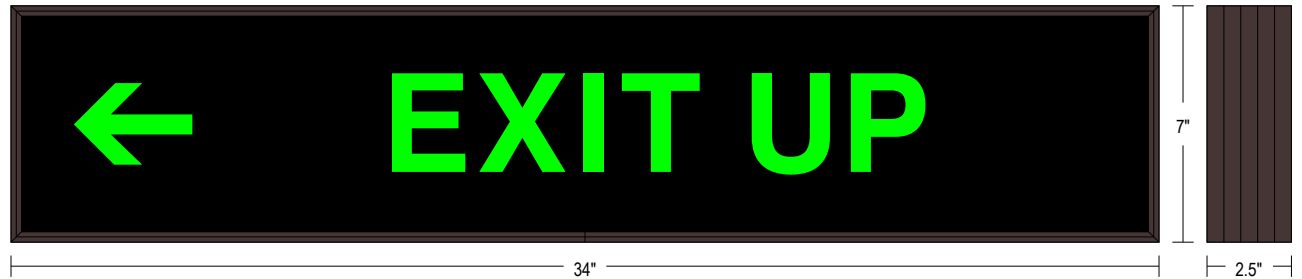

MESSAGE

Color: Black opaque

Font: Swiss 721 Bold BT

Illumination: Backlit with high intensity LEDs. Message blanks out when off

Sign Messages: See message table below

Product View

NOTE: Sign image may not exactly represent the finished product. For illustration purposes only.

MESSAGE	LED/COLOR	HEIGHT	AMPS
EXIT UP w/ Left Arrow	Green Wide Angle LED	3.0"	0.347-0.150

NOTE: Above messages are independently controlled.

Frame Detail