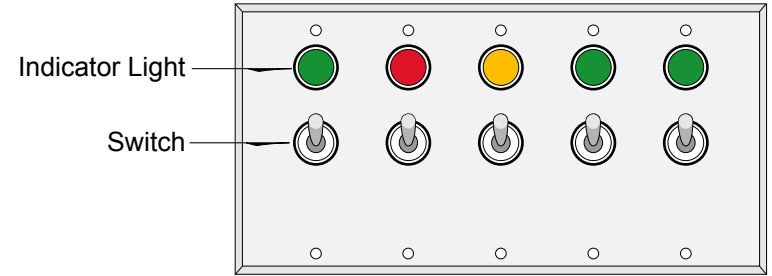

PRODUCT ID: 45914

Switch

MODEL

FVG22222-GRAGG SPST/120VAC

DIMENSIONS

4.5" H x 10" W x 1" D (est. 1.311 lbs)

CONSTRUCTION

Finish: Switch plate brushed stainless steel

Switch: Switch with indicator lights

Switch plate: Stamped stainless steel pre-punched for switch(es) and indicator light(s)

ELECTRICAL

Input Voltage: 120VAC

Product View

NOTE: Sign image may not exactly represent the finished product. For illustration purposes only.

Front View

Five Gang

Schematic View