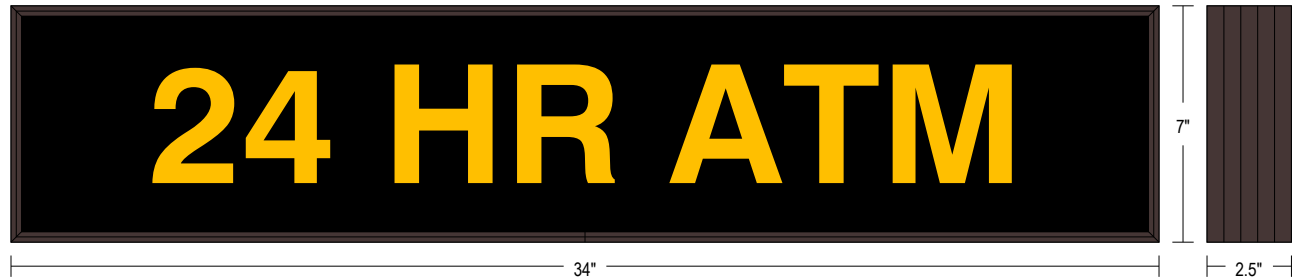

PRODUCT ID: 45594

Outdoor Blank-out LED Backlit Sign

MODEL

PHX734A-165/120-277VAC

DIMENSIONS

7" H x 34" W x 2.5" D (est. 7.151 lbs)

CLASS

Class: PHX Series

Control Method: Switch (not included) or external relay.

CONSTRUCTION

Back Construction: 0.050" Lift-n-Shift Back

Cabinet: 1-piece, corrosion resistant, extruded aluminum frame, 2.5" deep.

Face Material: 1/8" thick, dark grey diffused acrylic

Faces: Single Faced Sign

Finish: Duranodic Bronze

Graphic: Printed graphic applied to surface

Mounting Channel: None

ELECTRICAL

Flashing: Not Included

Input Voltage: 120-277 VAC

UL/cUL Listed: Listed for wet locations

MESSAGE

Color: Black opaque

Font: Swiss 721 Bold BT

Illumination: Backlit with high intensity LEDs. Message blanks out when off

Sign Messages: See message table below

MESSAGE	LED/COLOR	HEIGHT	AMPS

24 HR ATM	Amber Wide Angle LED	3.5"	0.347-0.150

NOTE: Above messages are independently controlled.

Product View

NOTE: Sign image may not exactly represent the finished product. For illustration purposes only.