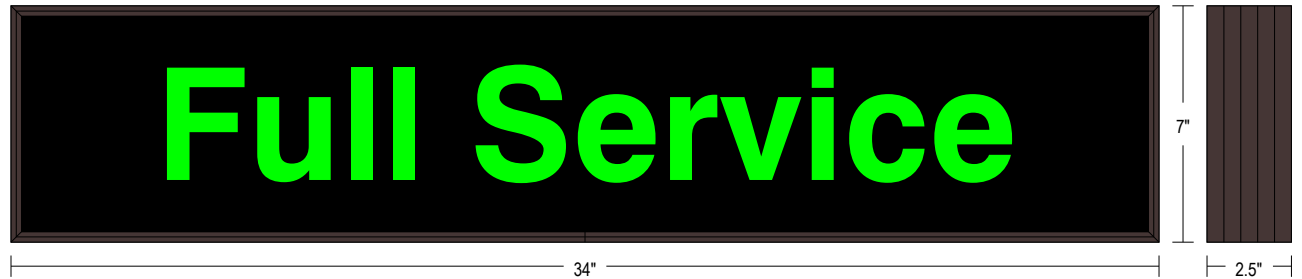

PRODUCT ID: 45299

Outdoor Blank-out LED Backlit Sign

MODEL

PHX734G-I100/120-277VAC

DIMENSIONS

7" H x 34" W x 2.5" D (est. 7.151 lbs)

CLASS

Class: PHX Series

Control Method: Switch (not included) or external relay.

CONSTRUCTION

Back Construction: 0.050" Lift-n-Shift Back

Cabinet: 1-piece, corrosion resistant, extruded aluminum frame, 2.5" deep.

Face Material: 1/8" thick, dark grey diffused acrylic

Faces: Single Faced Sign

Finish: Duranodic Bronze

Graphic: Printed graphic applied to surface

Mounting Channel: None

ELECTRICAL

Flashing: Not Included

Input Voltage: 120-277 VAC

UL/cUL Listed: Listed for wet locations

MESSAGE

Color: Black opaque

Font: Swiss 721 Bold BT

Illumination: Backlit with high intensity LEDs. Message blanks out when off

Sign Messages: See message table below

MESSAGE	LED/COLOR	HEIGHT	AMPS

Full Service	Green Wide Angle LED	3.5"	0.347-0.150

NOTE: Above messages are independently controlled.

Product View

NOTE: Sign image may not exactly represent the finished product. For illustration purposes only.