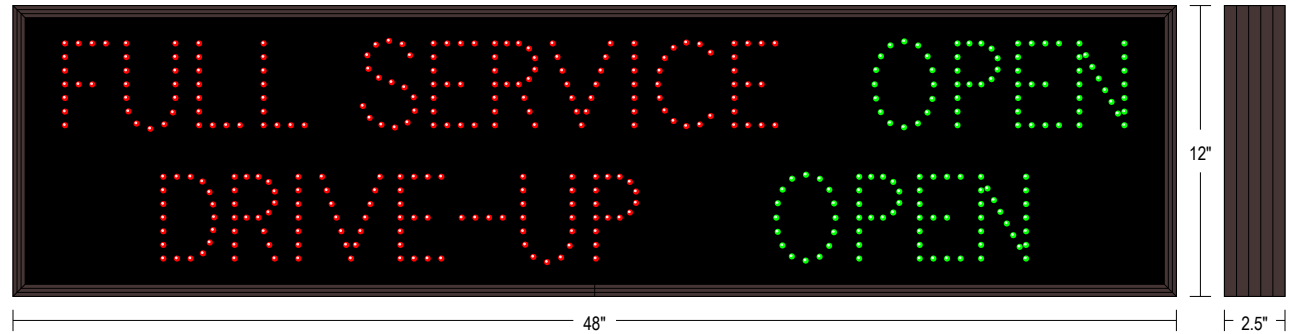

PRODUCT ID: 45219

Outdoor Blank-out LED Direct-view Sign

MODEL

TCL1248RGRG-L137/120-277VAC

DIMENSIONS

12" H x 48" W x 2.5" D (est. 14.808 lbs)

CLASS

CLASS: TCL Series

Control Method: Switch (not included) or external relay.

CONSTRUCTION

Back Construction: 0.050" Lift-n-Shift Back

Cabinet: 1-piece, corrosion resistant, extruded aluminum frame, 2.5" deep.

Face Material: 1/8" impact resistant, smoke-tinted polycarbonate (5109)

Faces: Single Faced Sign

Finish: Duranodic Bronze

Mounting Channel: None

ELECTRICAL

Flashing: Not Included

Input Voltage: 120-277 VAC

Photodimming: None

UL/cUL Listed: Listed for wet locations

MESSAGE

Illumination: Super bright direct view LEDs. Message blanks out when off.

Sign Messages: See message table below

Product View

NOTE: Sign image may not exactly represent the finished product. For illustration purposes only.