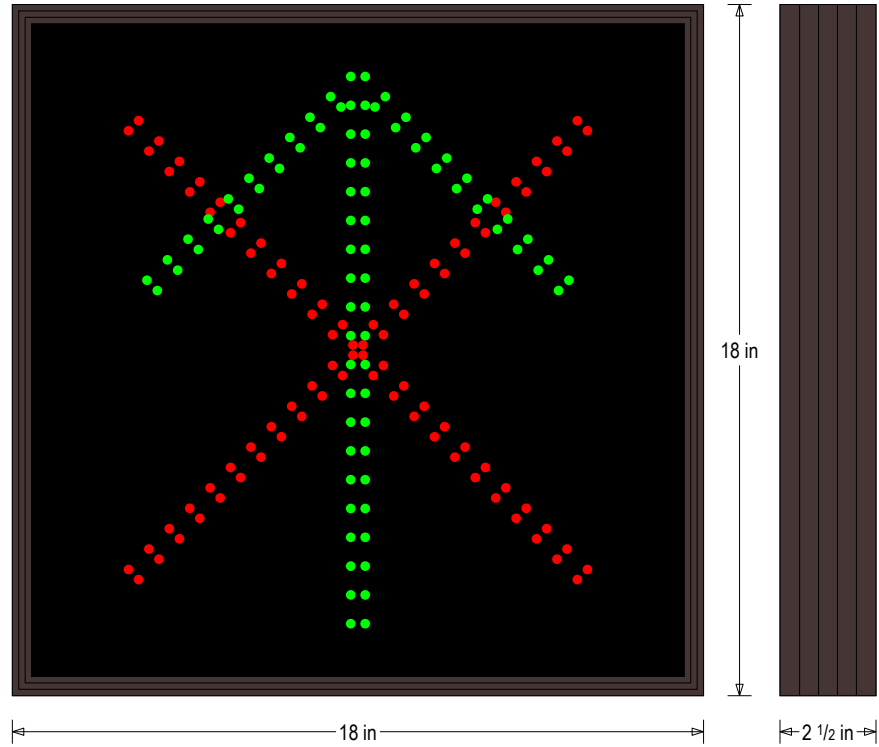

PRODUCT ID: 44725

Outdoor Blank-out LED Direct-view Sign

MODEL

TCL1818RG-A626DS/120-277VAC

DIMENSIONS

18" H x 18" W x 2.5" D (est. 8.168 lbs)

CLASS

CLASS: TCL Series

MESSAGE

Illumination: Super bright direct view LEDs. Message blanks out when off.

Sign Messages: See message table below

MESSAGE	LED/COLOR	HEIGHT	AMPS
X	Red Wide Angle LED	12.0"	0.045-0.020
Up Arrow	Green Wide Angle LED	14.25"	0.065-0.028

NOTE: Above messages are independently controlled.

Product View

NOTE: Sign image may not exactly represent the finished product. For illustration purposes only.

Sample Display Options

Frame Detail