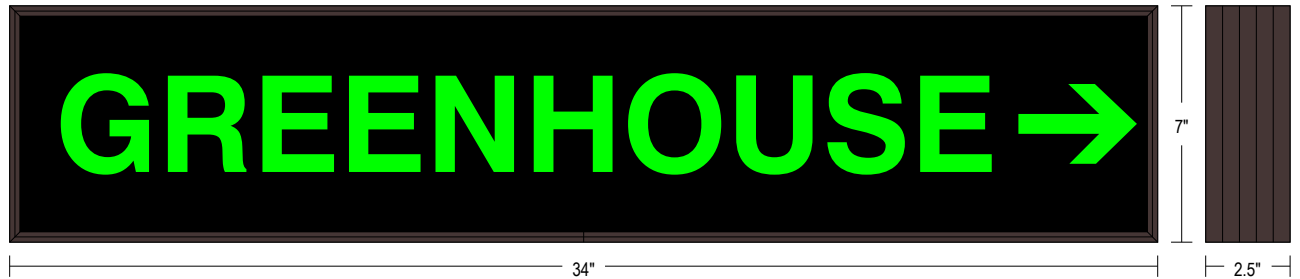

MESSAGE

Color: Black opaque

Font: Swiss 721 Bold BT

Illumination: Backlit with high intensity LEDs. Message blanks out when off

Sign Messages: See message table below

Product View

NOTE: Sign image may not exactly represent the finished product. For illustration purposes only.

MESSAGE	LED/COLOR	HEIGHT	AMPS
GREENHOUSE w/ Right Arrow	Green Wide Angle LED	3.0"	0.347-0.150

NOTE: Above messages are independently controlled.

Frame Detail