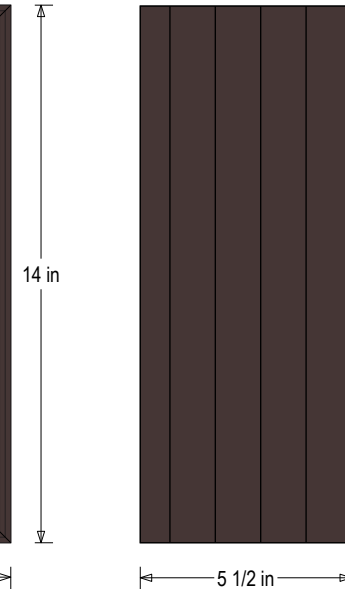

PRODUCT ID: 44208

Outdoor Blank-out LED Backlit Sign

MODEL

PHX1418DRR-A172/120-277VAC

DIMENSIONS

14" H x 18" W x 5.5" D (est. 17.045 lbs)

CLASS

Class: PHX Series

MESSAGE

Color: Black opaque

Font: Swiss 721 Bold BT

Illumination: Backlit with high intensity LEDs. Message blanks out when off

Sign Messages: See message table below

Product View

NOTE: Sign image may not exactly represent the finished product. For illustration purposes only.

Side A

Side B

Frame Detail

MESSAGE

LED/COLOR

HEIGHT

AMPS

CAUTION VEHICLE EXITING	Red Wide Angle LED	2.25"	0.245-0.106
CAUTION VEHICLE EXITING	Red Wide Angle LED	2.25"	0.245-0.106