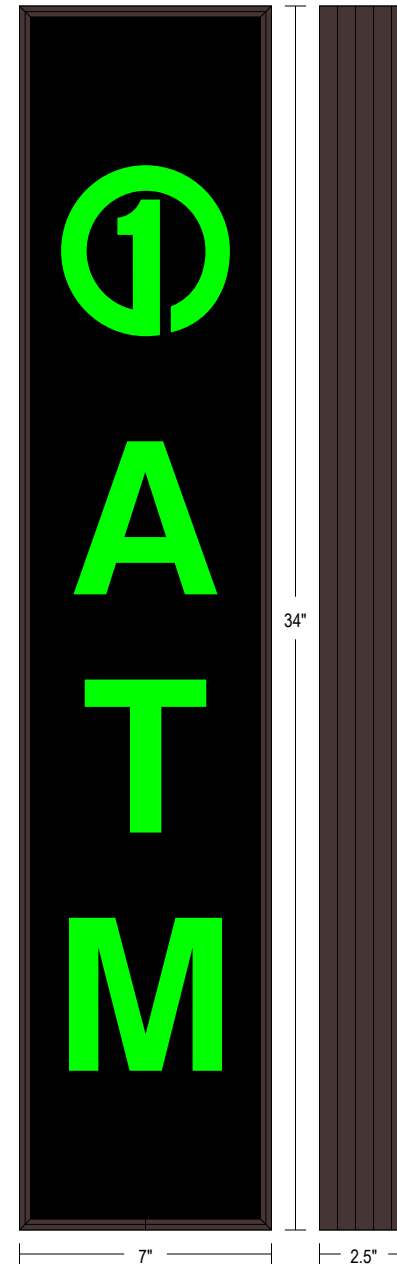

PRODUCT ID: 44070

Outdoor Blank-out LED Backlit Sign

MODEL

PHX347G-I789/120-277VAC

DIMENSIONS

34" H x 7" W x 2.5" D (est. 6.891 lbs)

CLASS

Class: PHX Series

Control Method: Switch (not included) or external relay.

CONSTRUCTION

Back Construction: 0.050" Lift-n-Shift Back

Cabinet: 1-piece, corrosion resistant, extruded aluminum frame, 2.5" deep.

Face Material: 1/8" thick, dark grey diffused acrylic

Faces: Single Faced Sign

Finish: Duranodic Bronze

Graphic: Printed graphic applied to surface

Mounting Channel: None

ELECTRICAL

Flashing: Not Included

Input Voltage: 120-277 VAC

UL/cUL Listed: Listed for wet locations

MESSAGE

Color: Black opaque

Font: Swiss 721 Bold BT

Illumination: Backlit with high intensity LEDs. Message blanks out when off

Sign Messages: See message table below

MESSAGE	LED/COLOR	HEIGHT	AMPS

ATM w/1 Logo	Green Wide Angle LED	4.25", 4.75"	0.347-0.150

NOTE: Above messages are independently controlled.

Product View

NOTE: Sign image may not exactly represent the finished product. For illustration purposes only.