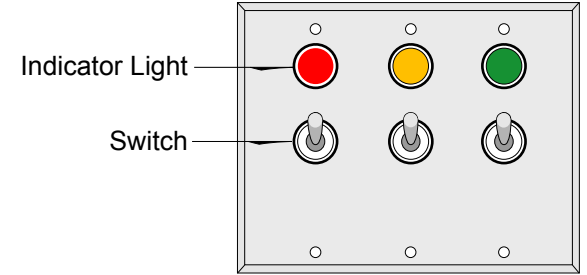

PRODUCT ID: 43999

Switch

MODEL

TG222-RAG/12VDC

DIMENSIONS

4.5" H x 6.37" W x 1" D (est. 1 lbs)

CONSTRUCTION

Finish: Switch plate brushed stainless steel

Switch: Switch with indicator lights

Switch plate: Stamped stainless steel pre-punched for switch(es) and indicator light(s)

ELECTRICAL

Input Voltage: 12VDC

Product View

NOTE: Sign image may not exactly represent the finished product. For illustration purposes only.

Front View