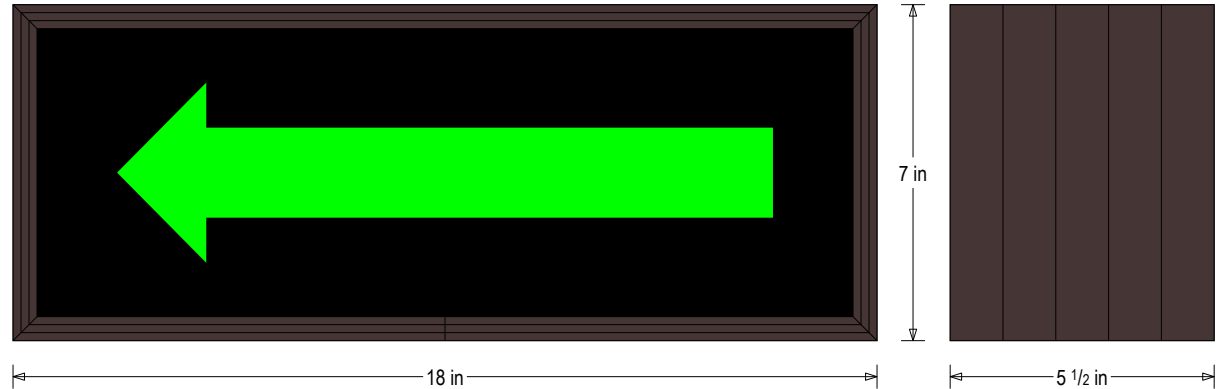

MESSAGE

Color: Black opaque

Font: Swiss 721 Bold BT

Illumination: Backlit with high intensity LEDs. Message blanks out when off

Sign Messages: See message table below

MESSAGE	LED/COLOR	HEIGHT	AMPS
Left Arrow	Green Wide Angle LED	3.5"	0.195-0.084
Right Arrow	Green Wide Angle LED	3.5"	0.195-0.084

NOTE: Above messages are independently controlled.

Product View

NOTE: Sign image may not exactly represent the finished product. For illustration purposes only.

Side A

Side B

Frame Detail