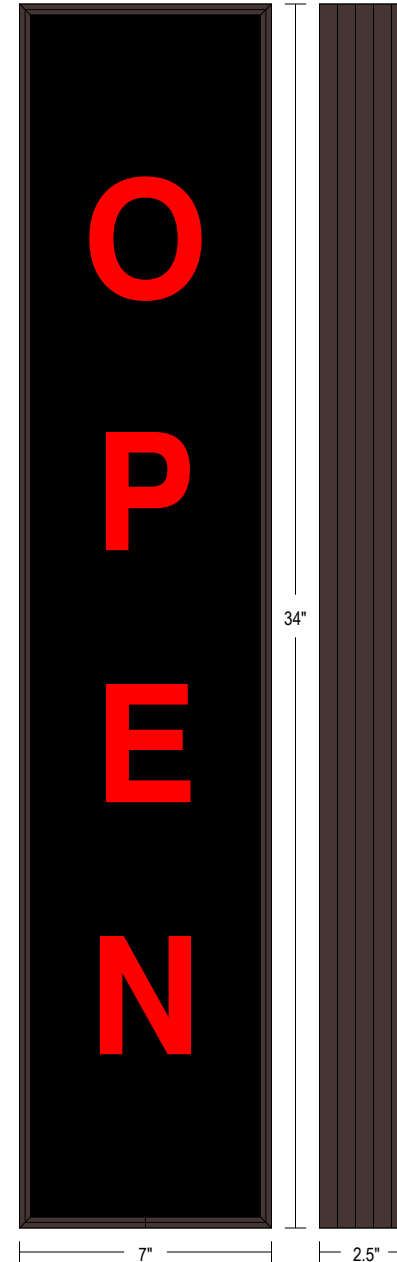

PRODUCT ID: 43581

Outdoor Blank-out LED Backlit Sign

MODEL

PHX347R-180/120-277VAC

DIMENSIONS

34" H x 7" W x 2.5" D (est. 6.891 lbs)

CLASS

Class: PHX Series

Faces: Single Faced Sign

Finish: Duranodic Bronze

Graphic: Printed graphic applied to surface

Mounting Channel: None

ELECTRICAL

Flashing: Not Included

Input Voltage: 120-277 VAC

UL/cUL Listed: Listed for wet locations

MESSAGE

Color: Black opaque

Font: Swiss 721 Bold BT

Illumination: Backlit with high intensity LEDs. Message blanks out when off

Sign Messages: See message table below

MESSAGE	LED/COLOR	HEIGHT	AMPS
---------	-----------	--------	------

OPEN	Red Wide Angle LED	3.75"	0.231-0.100
------	--------------------	-------	-------------

NOTE: Above messages are independently controlled.

Product View

NOTE: Sign image may not exactly represent the finished product. For illustration purposes only.