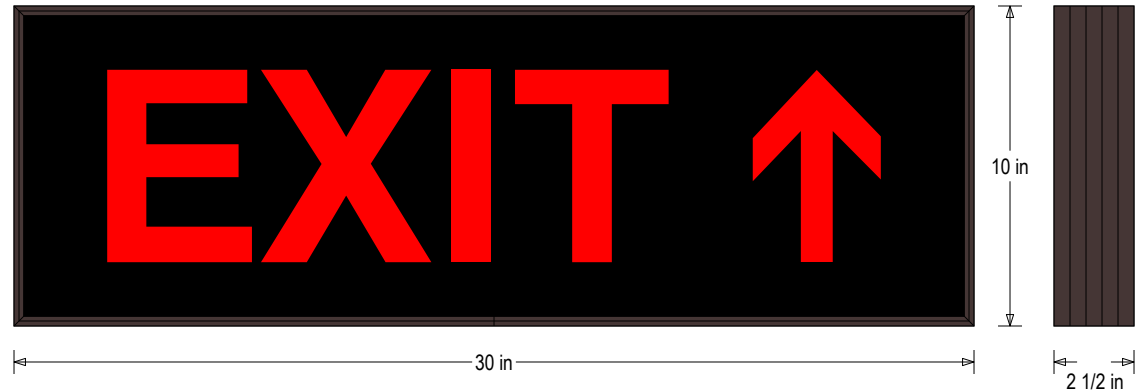

PRODUCT ID: 42797

Outdoor Blank-out LED Backlit Sign

MODEL

PHX1030R-D453/120-277VAC

DIMENSIONS

10" H x 30" W x 2.5" D (est. 55010.906 lbs)

CLASS

Class: PHX Series

Control Method: Switch (not included) or external relay.

CONSTRUCTION

Back Construction: 0.050" Lift-n-Shift Back

Cabinet: 1-piece, corrosion resistant, extruded aluminum frame, 2.5" deep.

Face Material: 1/8" thick, dark grey diffused acrylic

Faces: Single Faced Sign

Finish: Duranodic Bronze

Graphic: Printed graphic applied to surface

Mounting Channel: None

ELECTRICAL

Flashing: Not Included

Input Voltage: 120-277 VAC

UL/cUL Listed: Listed for wet locations

MESSAGE

Color: Black opaque

Font: Swiss 721 Bold BT

Illumination: Backlit with high intensity LEDs. Message blanks out when off

Sign Messages: See message table below

MESSAGE	LED/COLOR	HEIGHT	AMPS
EXIT w/ Up Arrow	Red Wide Angle LED	6.0"	0.289-0.125

NOTE: Above messages are independently controlled.

Product View

NOTE: Sign image may not exactly represent the finished product. For illustration purposes only.

Frame Detail