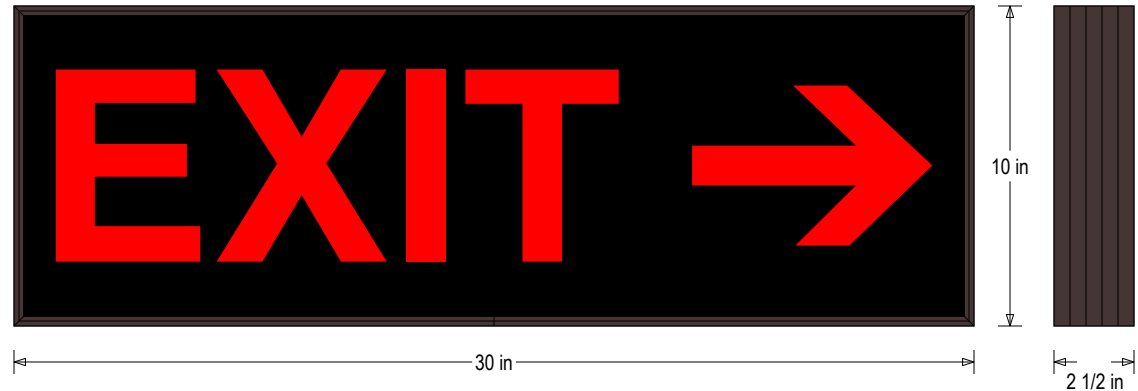

PRODUCT ID: 42794

Outdoor Blank-out LED Backlit Sign

MODEL

PHX1030R-F748/120-277VAC

DIMENSIONS

10" H x 30" W x 2.5" D (est. 55010.906 lbs)

CLASS

Class: PHX Series

Control Method: Switch (not included) or external relay.

CONSTRUCTION

Back Construction: 0.050" Lift-n-Shift Back

Cabinet: 1-piece, corrosion resistant, extruded aluminum frame, 2.5" deep.

Face Material: 1/8" thick, dark grey diffused acrylic

Faces: Single Faced Sign

Finish: Duranodic Bronze

Graphic: Printed graphic applied to surface

Mounting Channel: None

ELECTRICAL

Flashing: Not Included

Input Voltage: 120-277 VAC

UL/cUL Listed: Listed for wet locations

MESSAGE

Color: Black opaque

Font: Swiss 721 Bold BT

Illumination: Backlit with high intensity LEDs. Message blanks out when off

Sign Messages: See message table below

MESSAGE	LED/COLOR	HEIGHT	AMPS
EXIT w/ Right Arrow	Red Wide Angle LED	6.0", 5.0"	0.289-0.125

NOTE: Above messages are independently controlled.

Product View

NOTE: Sign image may not exactly represent the finished product. For illustration purposes only.

Frame Detail