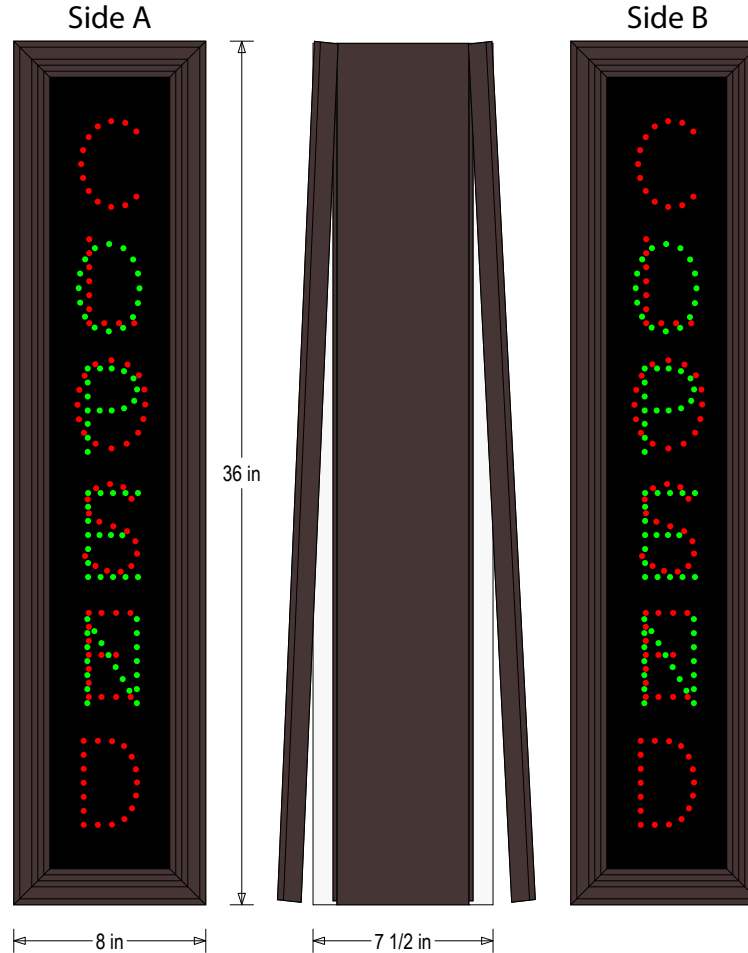

PRODUCT ID: 42537

Outdoor Blank-out LED Direct-view Sign

MODEL

TCL368DGRGR-100/120-277VAC

DIMENSIONS

36" H x 8" W x 7.5" D (est. 26.305 lbs)

CLASS

CLASS: TCL Series

Face Material: 1/8" impact resistant, smoke-tinted polycarbonate (5109)

Faces: Double Faced Sign

Finish: Duranodic Bronze

Mounting Channel: None

ELECTRICAL

Flashing: Not Included

Input Voltage: 120-277 VAC

Photodimming: None

UL/cUL Listed: Listed for wet locations

MESSAGE

Illumination: Super bright direct view LEDs. Message blanks out when off.

Sign Messages: See message table below

MESSAGE	LED/COLOR	HEIGHT	AMPS
OPEN	Green Wide Angle LED	3.5"	0.057-0.025
CLOSED	Red Wide Angle LED	3.5"	0.043-0.018
OPEN	Green Wide Angle LED	3.5"	0.057-0.025
CLOSED	Red Wide Angle LED	3.5"	0.043-0.018

NOTE: Above messages are independently controlled.

Product View

NOTE: Sign image may not exactly represent the finished product. For illustration purposes only.

Sample Display Options

Frame Detail