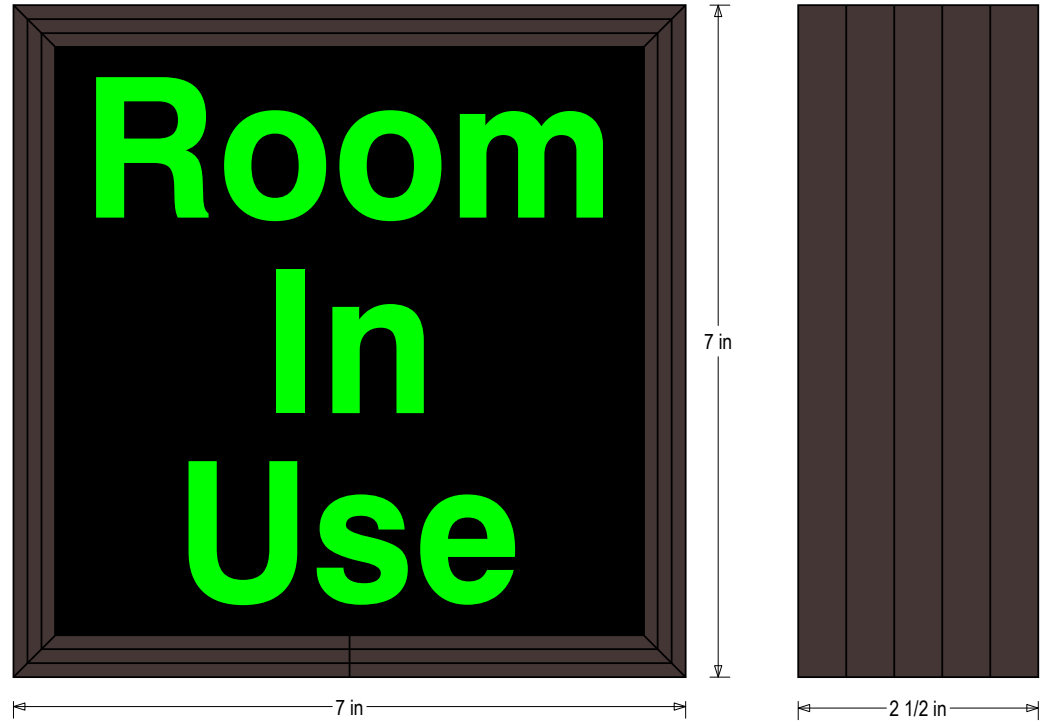

PRODUCT ID: 42335

Indoor Blank-out LED Backlit Sign

MODEL

SBL77G-A209/120-277VAC

DIMENSIONS

7" H x 7" W x 2.5" D (est. 2.625 lbs)

CLASS

Class: SBL Series

Control Method: Switch (not included) or external relay.

CONSTRUCTION

Back Construction: 0.050" Lift-n-Shift Back

Cabinet: 1-piece, corrosion resistant, extruded aluminum frame, 2.5" deep.

Face Material: 1/8" thick, dark grey diffused acrylic

Faces: Single Faced Sign

Finish: Duranodic Bronze

Graphic: Printed graphic applied to surface

ELECTRICAL

Flashing: Not Included

Input Voltage: 120-277 VAC

UL/cUL Listed: Listed

MESSAGE

Color: Black opaque

Font: Swiss 721 Bold BT

Illumination: Backlit with LEDs. Message blanks out when off.

Sign Messages: See message table below

MESSAGE	LED/COLOR	HEIGHT	AMPS
Room In Use	Green Wide Angle LED	1.5"	0.039-0.017

NOTE: Above messages are independently controlled.

Product View

NOTE: Sign image may not exactly represent the finished product. For illustration purposes only.