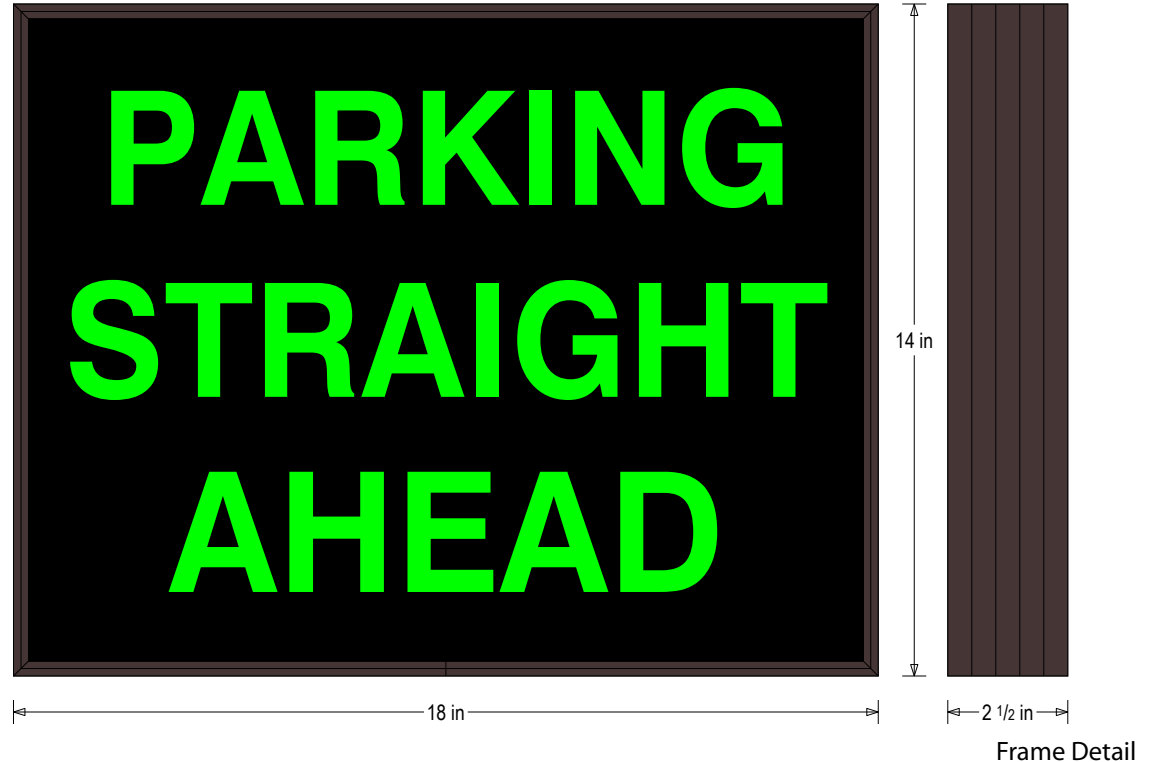

PRODUCT ID: 41923

Outdoor Blank-out LED Backlit Sign

MODEL

PHX1418G-K944/120-277VAC

DIMENSIONS

14" H x 18" W x 2.5" D (est. 7.883 lbs)

CLASS

Class: PHX Series

Control Method: Switch (not included) or external relay.

CONSTRUCTION

Back Construction: 0.050" Lift-n-Shift Back

Cabinet: 1-piece, corrosion resistant, extruded aluminum frame, 2.5" deep.

Face Material: 1/8" thick, dark grey diffused acrylic

Faces: Single Faced Sign

Finish: Duranodic Bronze

Graphic: Printed graphic applied to surface

Mounting Channel: None

ELECTRICAL

Flashing: Not Included

Input Voltage: 120-277 VAC

UL/cUL Listed: Listed for wet locations

MESSAGE

Color: Black opaque

Font: Swiss 721 Bold BT

Illumination: Backlit with high intensity LEDs. Message blanks out when off

Sign Messages: See message table below

Product View

NOTE: Sign image may not exactly represent the finished product. For illustration purposes only.

MESSAGE	LED/COLOR	HEIGHT	AMPS
PARKING STRAIGHT AHEAD	Green Wide Angle LED	2.5"	0.368-0.159

NOTE: Above messages are independently controlled.