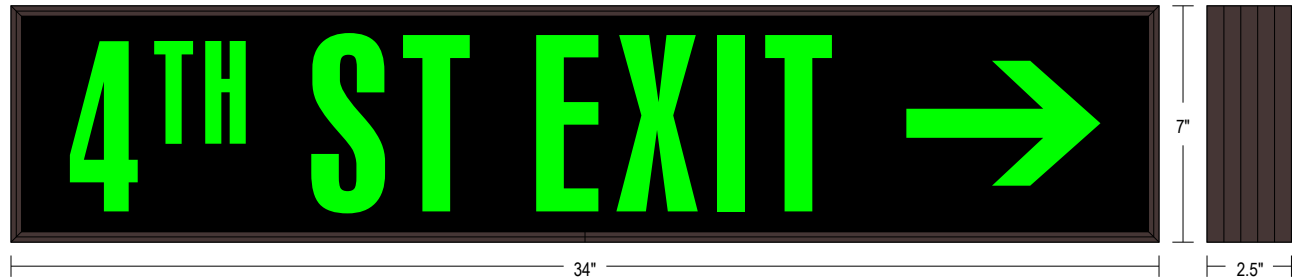

MESSAGE

Color: Black opaque

Font: Other: (Swiss 924 BT)

Illumination: Backlit with high intensity LEDs. Message blanks out when off

Sign Messages: See message table below

Product View

NOTE: Sign image may not exactly represent the finished product. For illustration purposes only.

MESSAGE	LED/COLOR	HEIGHT	AMPS
---------	-----------	--------	------

4TH ST EXIT w/Right Arrow	Green Wide Angle LED	5.37", 3.75"	0.347-0.150
---------------------------	----------------------	--------------	-------------