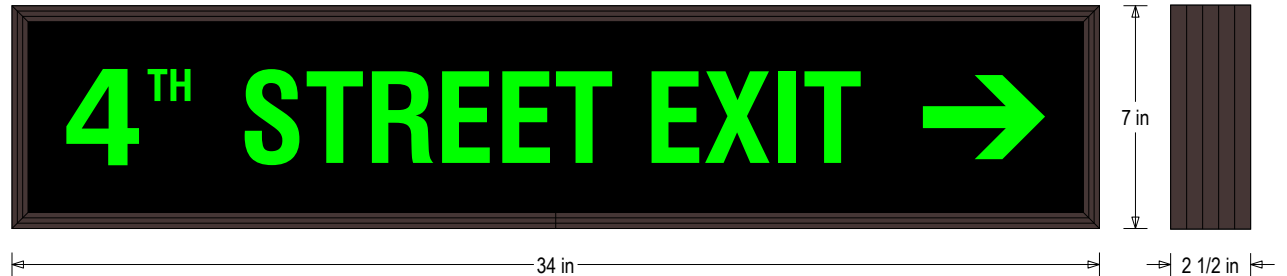

PRODUCT ID: 41617

Outdoor Blank-out LED Backlit Sign

MODEL

PHX734G-K834/120-277VAC

DIMENSIONS

7" H x 34" W x 2.5" D (est. 7.151 lbs)

CLASS

Class: PHX Series

Control Method: Switch (not included) or external relay.

CONSTRUCTION

Back Construction: 0.050" Lift-n-Shift Back

Cabinet: 1-piece, corrosion resistant, extruded aluminum frame, 2.5" deep.

Face Material: 1/8" thick, dark grey diffused acrylic

Faces: Single Faced Sign

Finish: Duranodic Bronze

Graphic: Printed graphic applied to surface

Mounting Channel: None

ELECTRICAL

Flashing: Not Included

Input Voltage: 120-277 VAC

UL/cUL Listed: Listed for wet locations

MESSAGE

Color: Black opaque

Font: Swiss 721 Bold BT

Illumination: Backlit with high intensity LEDs. Message blanks out when off

Sign Messages: See message table below

Product View

NOTE: Sign image may not exactly represent the finished product. For illustration purposes only.