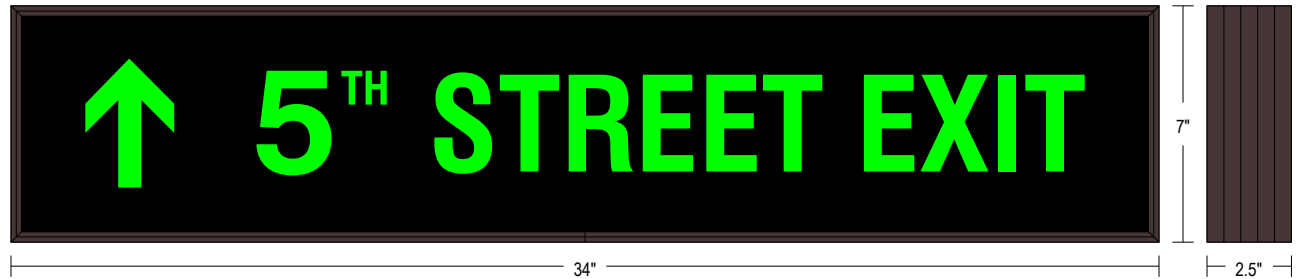

#### DIMENSIONS

7" H x 34" W x 2.5" D (est. 7.151 lbs)

#### MESSAGE

Color: Black opaque

Font: Swiss 721 Bold BT

Illumination: Backlit with high intensity LEDs. Message blanks out when off

Sign Messages: See message table below

## Product View

NOTE: Sign image may not exactly represent the finished product. For illustration purposes only.