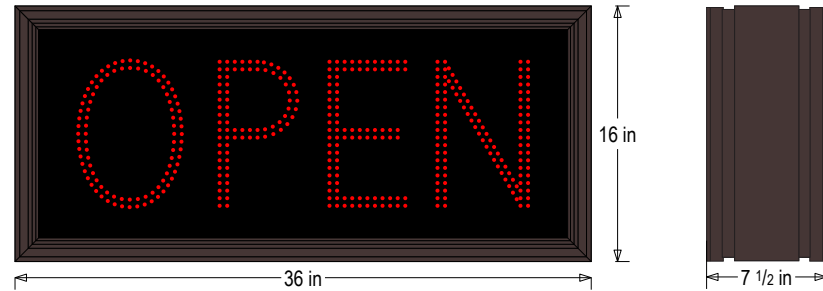

PRODUCT ID: 41533

Outdoor Blank-out LED Direct-view Sign

MODEL

TCL1636DRR-180DS/120-277VAC

DIMENSIONS

16" H x 36" W x 7.5" D (est. 38.088 lbs)

CLASS

CLASS: TCL Series

Control Method: Switch (not included) or external relay.

CONSTRUCTION

Back Construction:

Cabinet: Mitered extruded aluminum frame with 2 hinged faces. LED displays installed with sign-in-sign construction. Moisture absorbent interior coating

Face Material: 1/8" impact resistant, smoke-tinted acrylic (5109)

Faces: Double Faced Sign

Finish: Duranodic Bronze

Mounting Channel: None

ELECTRICAL

Flashing: Not Included

Input Voltage: 120-277 VAC

Photodimming: None

UL/cUL Listed: Listed for wet locations

MESSAGE

Illumination: Super bright direct view LEDs. Message blanks out when off.

Sign Messages: See message table below

MESSAGE	LED/COLOR	HEIGHT	AMPS
OPEN	Red Wide Angle LED	9.0"	0.187-0.081
OPEN	Red Wide Angle LED	9.0"	0.187-0.081

NOTE: Above messages are independently controlled.

Product View

NOTE: Sign image may not exactly represent the finished product. For illustration purposes only.

Side A