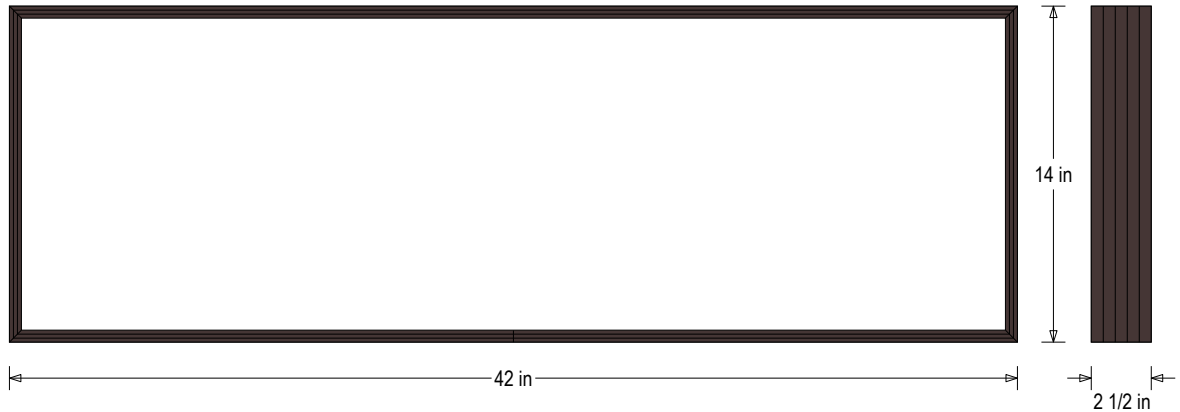

PRODUCT ID: 41270

Outdoor LED Backlit Sign

MODEL

PHXF1442W-BLANK/120-277VAC

DIMENSIONS

14" H x 42" W x 2.5" D (est. 18.007 lbs)

CLASS

CLASS: PHXF Series

Control Method: Switch (not included) or external relay.

CONSTRUCTION

Back Construction: 0.050" Lift-n-Shift Back

Cabinet: 1-piece, corrosion resistant, extruded aluminum frame, 2.5" deep.

Face Material: 1/8" thick, impact modified acrylic (0000)

Faces: Single Faced Sign

Finish: Duranodic Bronze

Graphic: None

Mounting Channel: None

ELECTRICAL

Flashing: Not Included

Input Voltage: 120-277 VAC

UL/cUL Listed: Listed for wet locations

MESSAGE

Color:

Font: Swiss 721 Bold BT

Illumination: White high intensity LED backlit. Message always visible.

Sign Messages: See message table below

MESSAGE	LED/COLOR	HEIGHT	AMPS

BLANK	White Wide Angle LED	N/A	0.824-0.357

NOTE: Above messages are independently controlled.

Product View

NOTE: Sign image may not exactly represent the finished product. For illustration purposes only.