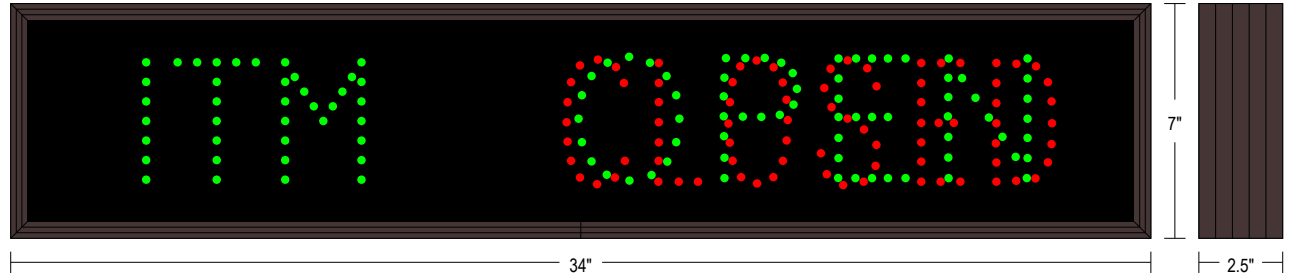

PRODUCT ID: 41234

Outdoor Blank-out LED Direct-view Sign

MODEL

TCL734GGR-K718/120-277VAC

DIMENSIONS

7" H x 34" W x 2.5" D (est. 7.55 lbs)

CLASS

CLASS: TCL Series

Faces: Single Faced Sign

Finish: Duranodic Bronze

Mounting Channel: None

ELECTRICAL

Flashing: Not Included

Input Voltage: 120-277 VAC

Photodimming: None

UL/cUL Listed: Listed for wet locations

MESSAGE

Illumination: Super bright direct view LEDs. Message blanks out when off.

Sign Messages: See message table below

Product View

NOTE: Sign image may not exactly represent the finished product. For illustration purposes only.

MESSAGE	LED/COLOR	HEIGHT	AMPS
ITM	Green Wide Angle LED	3.5"	0.031-0.013
OPEN	Green Wide Angle LED	3.5"	0.055-0.024
CLOSED	Red Wide Angle LED	3.5"	0.041-0.018

NOTE: Above messages are independently controlled.