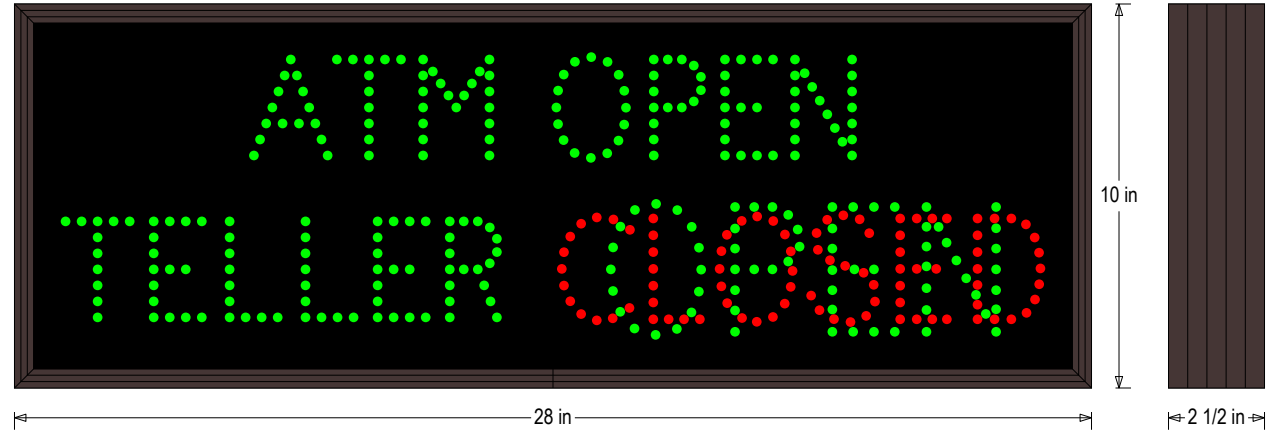

PRODUCT ID: 40640

Outdoor Blank-out LED Direct-view Sign

MODEL

TCL1028GGGR-D585/120-277VAC

DIMENSIONS

10" H x 28" W x 2.5" D (est. 10.85 lbs)

CLASS

CLASS: TCL Series

MESSAGE

Illumination: Super bright direct view LEDs. Message blanks out when off.

Sign Messages: See message table below

MESSAGE	LED/COLOR	HEIGHT	AMPS
ATM OPEN	Green Wide Angle LED	2.5"	0.091-0.039
TELLER	Green Wide Angle LED	2.5"	0.065-0.028
OPEN	Green Wide Angle LED	3.25"	0.053-0.023
CLOSED	Red Wide Angle LED	2.625"	0.043-0.018

NOTE: Above messages are independently controlled.

Product View

NOTE: Sign image may not exactly represent the finished product. For illustration purposes only.

Sample Display Options

Frame Detail