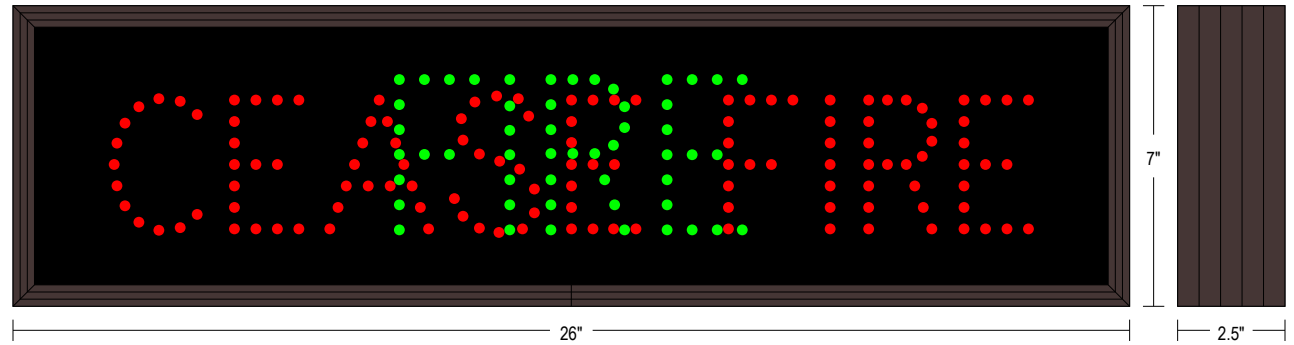

PRODUCT ID: 40446

Outdoor Blank-out LED Direct-view Sign

MODEL

TCL726RG-K450/120-277VAC

DIMENSIONS

7" H x 26" W x 2.5" D (est. 6.553 lbs)

CLASS

CLASS: TCL Series

Faces: Single Faced Sign

Finish: Duranodic Bronze

Mounting Channel: None

ELECTRICAL

Flashing: Not Included

Input Voltage: 120-277 VAC

Photodimming: None

UL/cUL Listed: Listed for wet locations

MESSAGE

Illumination: Super bright direct view LEDs. Message blanks out when off.

Sign Messages: See message table below

Product View

NOTE: Sign image may not exactly represent the finished product. For illustration purposes only.