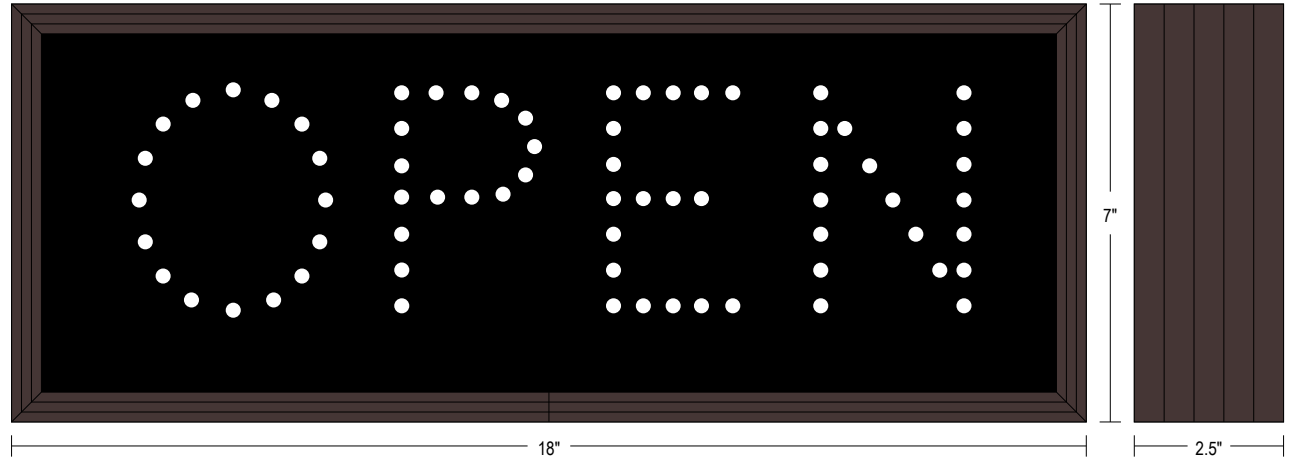

PRODUCT ID: 40358

Outdoor Blank-out LED Direct-view Sign

MODEL

TCL718W-180/12-24VDC

DIMENSIONS

7" H x 18" W x 2.5" D (est. 4.394 lbs)

CLASS

CLASS: TCL Series

Control Method: Switch (not included) or external relay.

CONSTRUCTION

Back Construction: 0.050" Lift-n-Shift Back

Cabinet: 1-piece, corrosion resistant, extruded aluminum frame, 2.5" deep.

Face Material: 1/8" impact resistant, smoke-tinted polycarbonate (5109)

Faces: Single Faced Sign

Finish: Duranodic Bronze

Mounting Channel: None

ELECTRICAL

Flashing: Not Included

Input Voltage: 12-24 VDC

Photodimming: None

UL/cUL Listed: Listed for wet locations

MESSAGE

Illumination: Super bright direct view LEDs. Message blanks out when off.

Sign Messages: See message table below

NOTE: Above messages are independently controlled.

Product View

NOTE: Sign image may not exactly represent the finished product. For illustration purposes only.