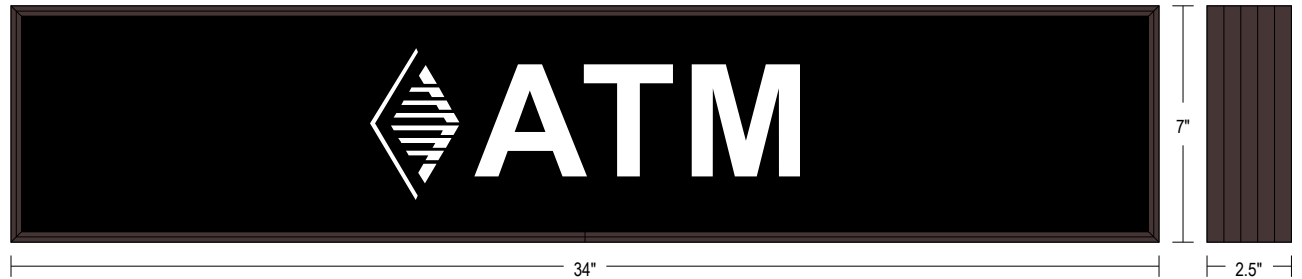

PRODUCT ID: 40352

Outdoor Blank-out LED Backlit Sign

MODEL

PHX734W-K415/120-277VAC

DIMENSIONS

7" H x 34" W x 2.5" D (est. 7.151 lbs)

CLASS

Class: PHX Series

Control Method: Switch (not included) or external relay.

CONSTRUCTION

Back Construction: 0.050" Lift-n-Shift Back

Cabinet: 1-piece, corrosion resistant, extruded aluminum frame, 2.5" deep.

Face Material: 1/8" thick, dark grey diffused acrylic

Faces: Single Faced Sign

Finish: Duranodic Bronze

Graphic: Printed graphic applied to surface

Mounting Channel: None

ELECTRICAL

Flashing: Not Included

Input Voltage: 120-277 VAC

UL/cUL Listed: Listed for wet locations

MESSAGE

Color: Black opaque

Font: Swiss 721 Bold BT

Illumination: Backlit with high intensity LEDs. Message blanks out when off

Sign Messages: See message table below

MESSAGE	LED/COLOR	HEIGHT	AMPS

ATM w/Logo	White Wide Angle LED	4.5"	0.347-0.150

NOTE: Above messages are independently controlled.

Product View

NOTE: Sign image may not exactly represent the finished product. For illustration purposes only.