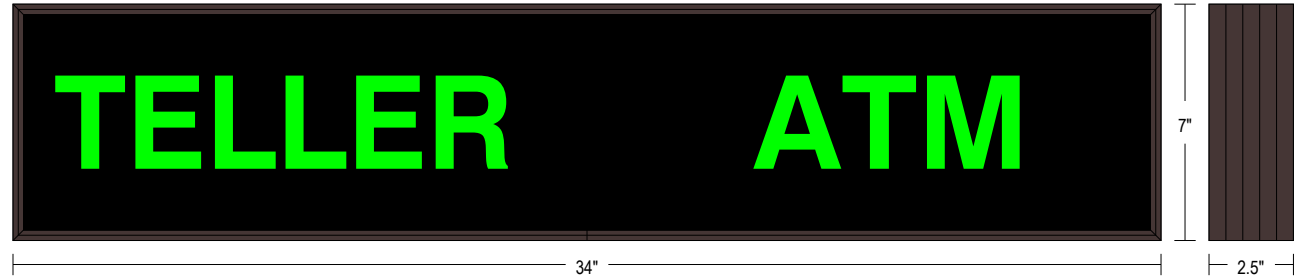

MESSAGE

Color: Black opaque

Font: Swiss 721 Bold BT

Illumination: Backlit with high intensity LEDs. Message blanks out when off

Sign Messages: See message table below

Product View

NOTE: Sign image may not exactly represent the finished product. For illustration purposes only.