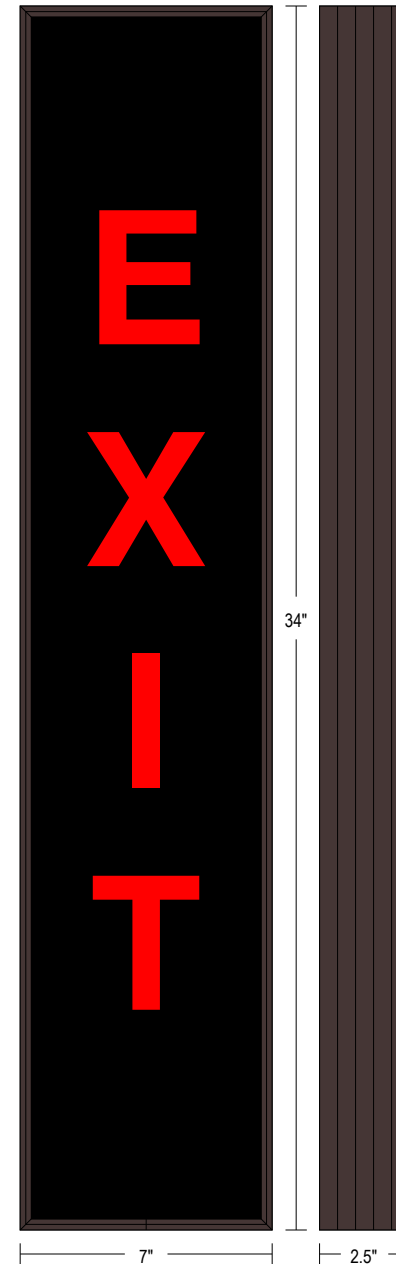

PRODUCT ID: 39751

Outdoor Blank-out LED Backlit Sign

MODEL

PHX347R-190/120-277VAC

DIMENSIONS

34" H x 7" W x 2.5" D (est. 6.891 lbs)

CLASS

Class: PHX Series

Faces: Single Faced Sign

Finish: Duranodic Bronze

Graphic: Printed graphic applied to surface

Mounting Channel: None

ELECTRICAL

Flashing: Not Included

Input Voltage: 120-277 VAC

UL/cUL Listed: Listed for wet locations

MESSAGE

Color: Black opaque

Font: Swiss 721 Bold BT

Illumination: Backlit with high intensity LEDs. Message blanks out when off

Sign Messages: See message table below

MESSAGE	LED/COLOR	HEIGHT	AMPS
---------	-----------	--------	------

EXIT	Red Wide Angle LED	3.75"	0.231-0.100
------	--------------------	-------	-------------

NOTE: Above messages are independently controlled.

Product View

NOTE: Sign image may not exactly represent the finished product. For illustration purposes only.