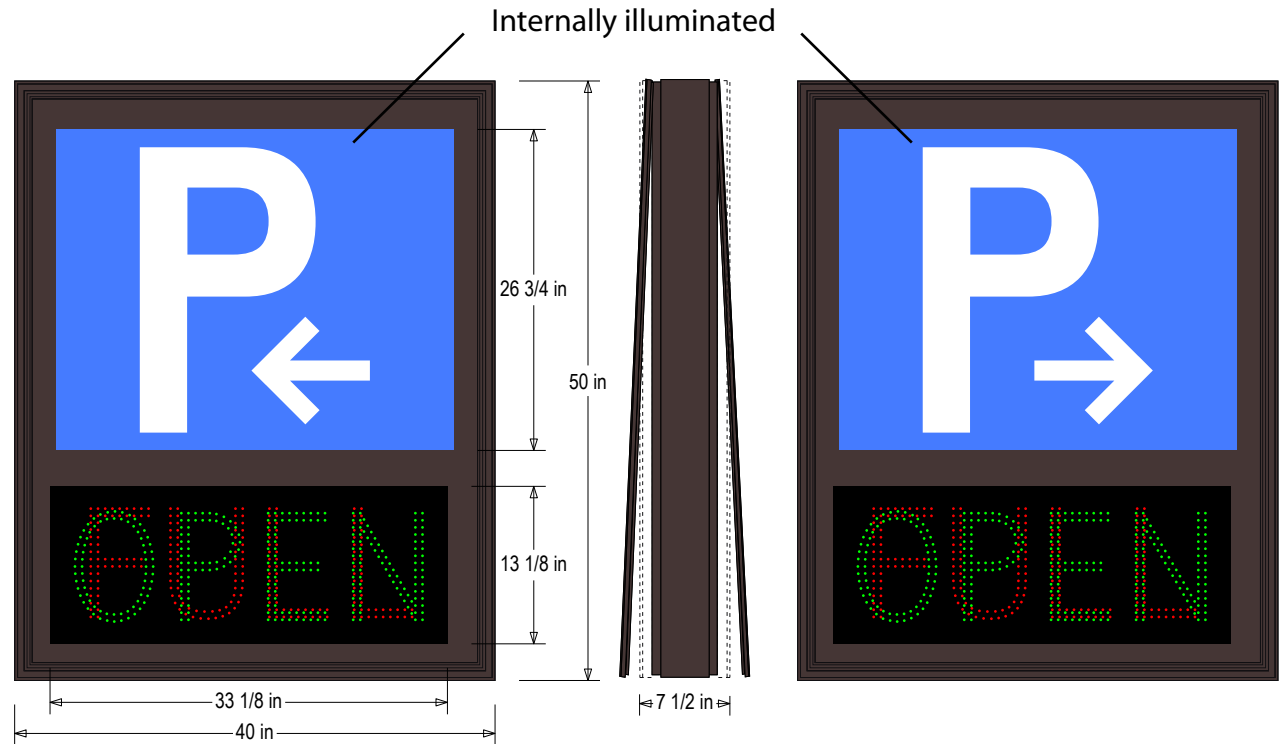

PRODUCT ID: 39680

LED Panel Sign

MODEL

LPS5040DWGR-K187B/120-277VAC

DIMENSIONS

50" H x 40" W x 7.5" D (est. 131.962 lbs)

CLASS

Class: LPS Series

Face Material: 1/8" thick routed aluminum panel.

Faces: Double Faced Sign

Finish: Duranodic Bronze

Graphic: Vinyl applied graphic

Number of Displays: (2)

ELECTRICAL

Input Voltage: 120-277 VAC

UL/cUL Listed: Listed for wet locations

MESSAGE

Color: Blue translucent

Font: Swiss 721 Bold BT

Sign Messages: See message table below

MESSAGE	LED/COLOR	HEIGHT	AMPS
Parking P w/Arrow	White Wide Angle	23.75", 9.0"	3.307-1.432
OPEN	Green Wide Angle	9.0"	0.160-0.069
CLOSED	Red Wide Angle	9.0"	0.093-0.040

NOTE: Above messages are independently controlled.

Product View

NOTE: Sign image may not exactly represent the finished product. For illustration purposes only.

Display Options

Frame Detail