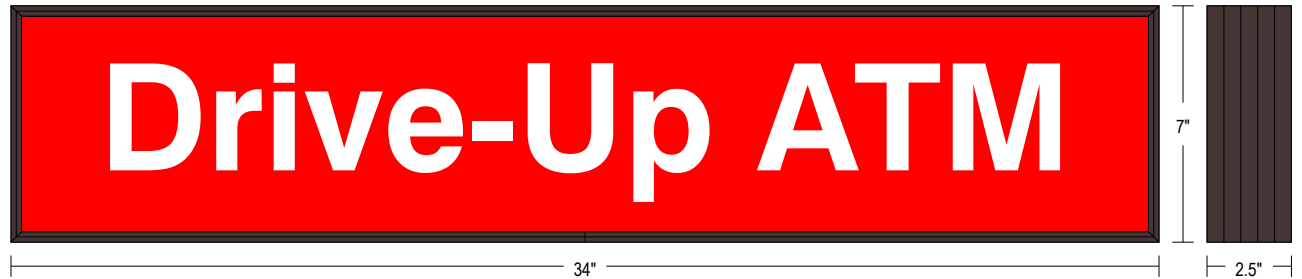

PRODUCT ID: 39484

Outdoor LED Backlit Sign

MODEL

PHXF734W-552R/120-277VAC

DIMENSIONS

7" H x 34" W x 2.5" D (est. 6.728 lbs)

CLASS

CLASS: PHXF Series

Control Method: Switch (not included) or external relay.

CONSTRUCTION

Back Construction: 0.050" Lift-n-Shift Back

Cabinet: 1-piece, corrosion resistant, extruded aluminum frame, 2.5" deep.

Face Material: 1/8" thick, impact modified acrylic (0000)

Faces: Single Faced Sign

Finish: Duranodic Bronze

Graphic: Printed graphic applied to surface

Mounting Channel: None

ELECTRICAL

Flashing: Not Included

Input Voltage: 120-277 VAC

UL/cUL Listed: Listed for wet locations

MESSAGE

Color: Red translucent

Font: Swiss 721 Bold BT

Illumination: White high intensity LED backlit. Message always visible.

Sign Messages: See message table below

MESSAGE	LED/COLOR	HEIGHT	AMPS

Drive-Up ATM	White Wide Angle LED	4.0"	0.347-0.150

NOTE: Above messages are independently controlled.

Product View

NOTE: Sign image may not exactly represent the finished product. For illustration purposes only.