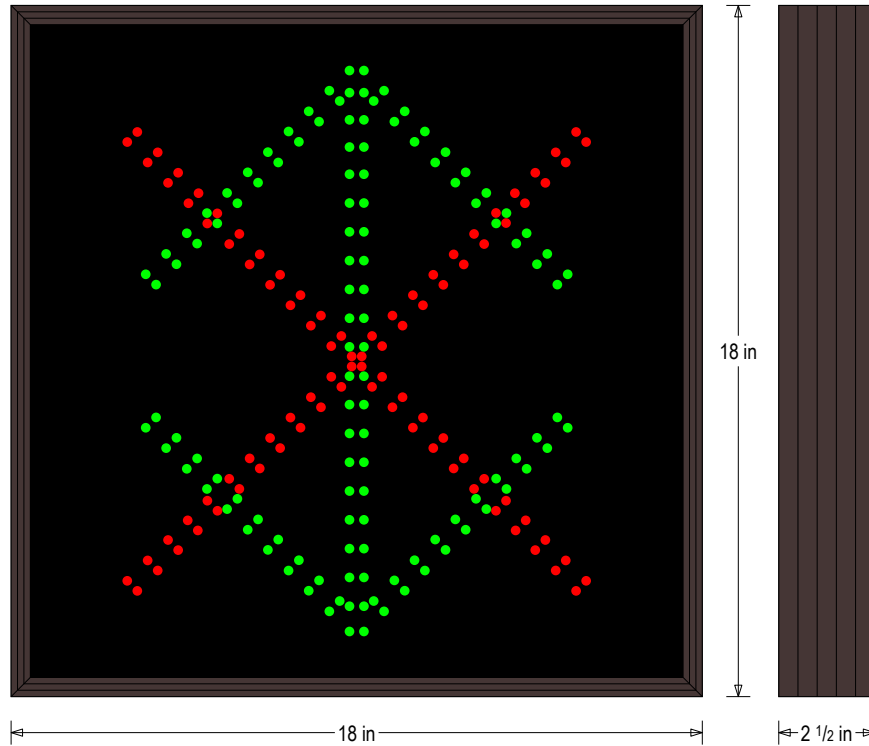

PRODUCT ID: 39395

Outdoor Blank-out LED Direct-view Sign

MODEL

TCL1818RGG-F664DS/120-277VAC

DIMENSIONS

18" H x 18" W x 2.5" D (est. 9.051 lbs)

CLASS

CLASS: TCL Series

MESSAGE

Illumination: Super bright direct view LEDs. Message blanks out when off.

Sign Messages: See message table below

MESSAGE	LED/COLOR	HEIGHT	AMPS
X	Red Wide Angle LED	12.0"	0.045-0.020
Down Arrow	Green Wide Angle LED	14.0"	0.065-0.028
Up Arrow	Green Wide Angle LED	14.0"	0.065-0.028

NOTE: Above messages are independently controlled.

Product View

NOTE: Sign image may not exactly represent the finished product. For illustration purposes only.

Sample Display Options

Frame Detail