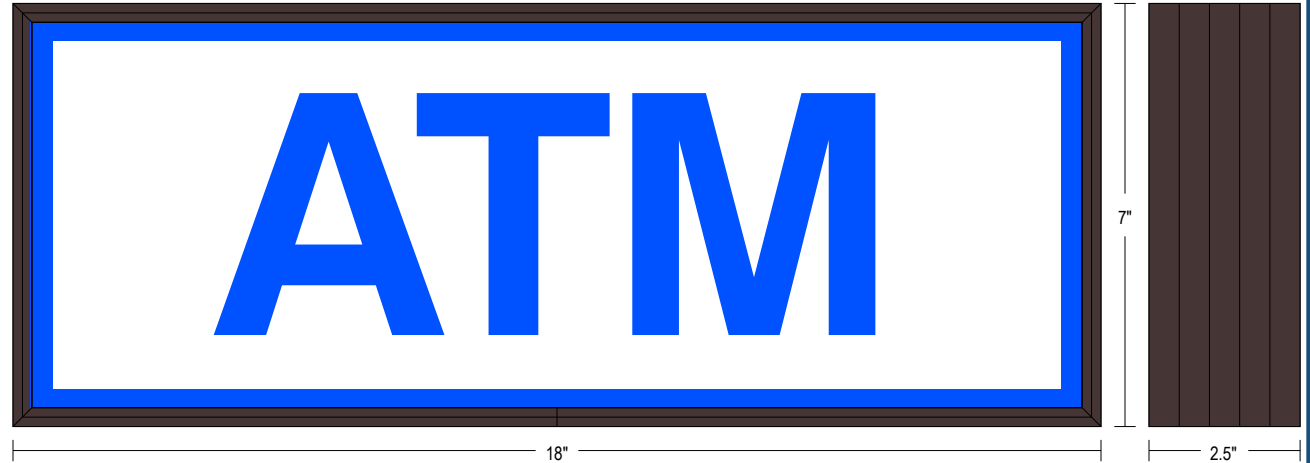

PRODUCT ID: 39362

Outdoor LED Backlit Sign

MODEL

PHXF718W-125B/120-277VAC

DIMENSIONS

7" H x 18" W x 2.5" D (est. 4.502 lbs)

CLASS

CLASS: PHXF Series

Control Method: Switch (not included) or external relay.

CONSTRUCTION

Back Construction: 0.050" Lift-n-Shift Back

Cabinet: 1-piece, corrosion resistant, extruded aluminum frame, 2.5" deep.

Face Material: 1/8" thick, impact modified acrylic (0000)

Faces: Single Faced Sign

Finish: Duranodic Bronze

Graphic: Printed graphic applied to surface

Mounting Channel: None

ELECTRICAL

Flashing: Not Included

Input Voltage: 120-277 VAC

UL/cUL Listed: Listed for wet locations

MESSAGE

Color: Blue translucent

Font: Swiss 721 Bold BT

Illumination: White high intensity LED backlit. Message always visible.

Sign Messages: See message table below

MESSAGE	LED/COLOR	HEIGHT	AMPS

ATM	Blue Translucent, White Wide Angle LED	4.0"	0.195-0.084

NOTE: Above messages are independently controlled.

Product View

NOTE: Sign image may not exactly represent the finished product. For illustration purposes only.