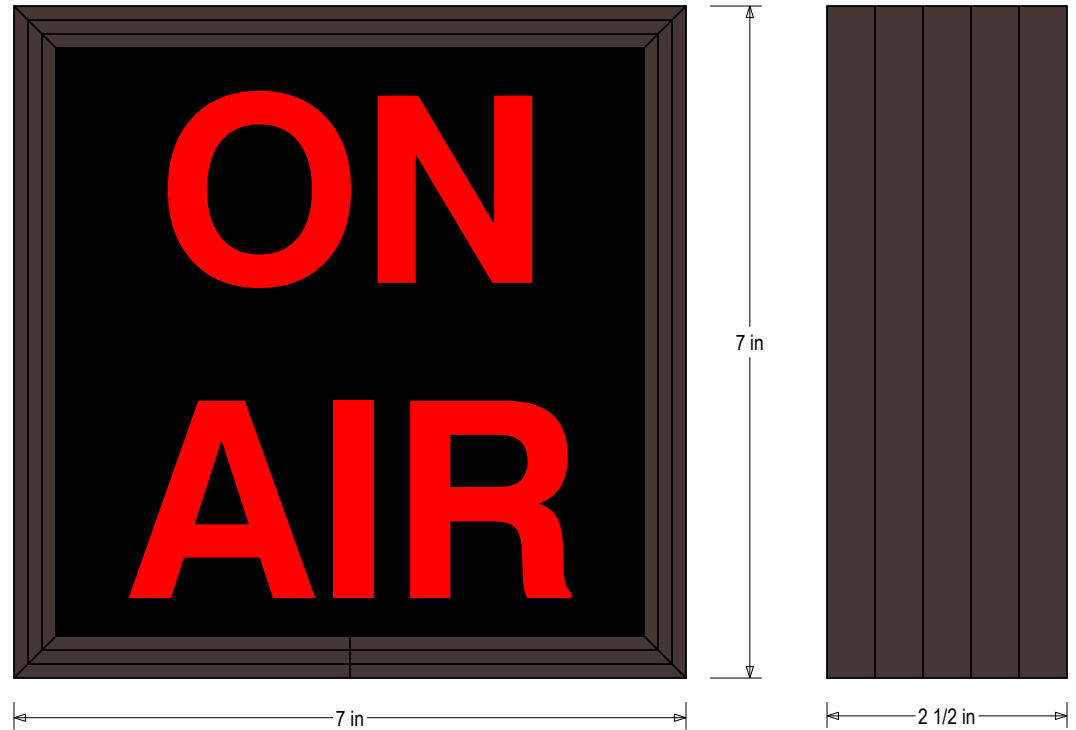

PRODUCT ID: 39129

Indoor Blank-out LED Backlit Sign

MODEL

SBL77R-A077/120-277VAC

DIMENSIONS

7" H x 7" W x 2.5" D (est. 2.293 lbs)

CLASS

Class: SBL Series

Faces: Single Faced Sign

Finish: Duranodic Bronze

Graphic: Printed graphic applied to surface

ELECTRICAL

Flashing: Not Included

Input Voltage: 120-277 VAC

UL/cUL Listed: Listed

MESSAGE

Color: Black opaque

Font: Swiss 721 Bold BT

Illumination: Backlit with LEDs. Message blanks out when off.

Sign Messages: See message table below

MESSAGE	LED/COLOR	HEIGHT	AMPS
ON AIR	Red Wide Angle LED	2.0"	0.026-0.011

NOTE: Above messages are independently controlled.

Product View

NOTE: Sign image may not exactly represent the finished product. For illustration purposes only.

Frame Detail