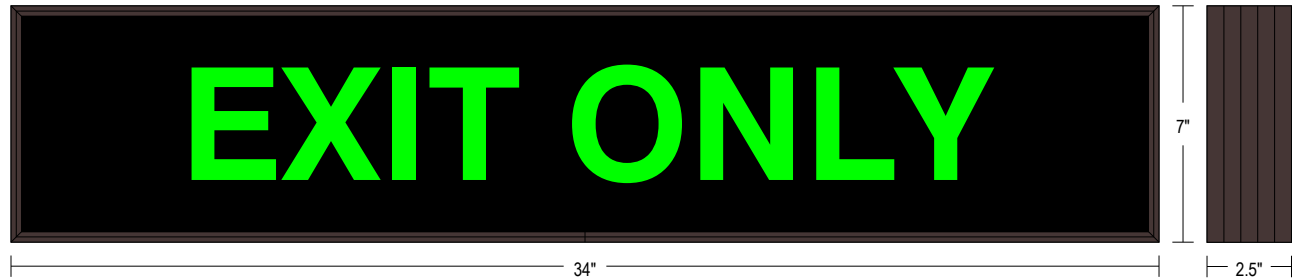

MESSAGE

Color: Black opaque

Font: Swiss 721 Bold BT

Illumination: Backlit with high intensity LEDs. Message blanks out when off

Sign Messages: See message table below

Product View

NOTE: Sign image may not exactly represent the finished product. For illustration purposes only.

MESSAGE	LED/COLOR	HEIGHT	AMPS
---------	-----------	--------	------

EXIT ONLY	Green Wide Angle LED	3.5"	0.347-0.150
-----------	----------------------	------	-------------

NOTE: Above messages are independently controlled.