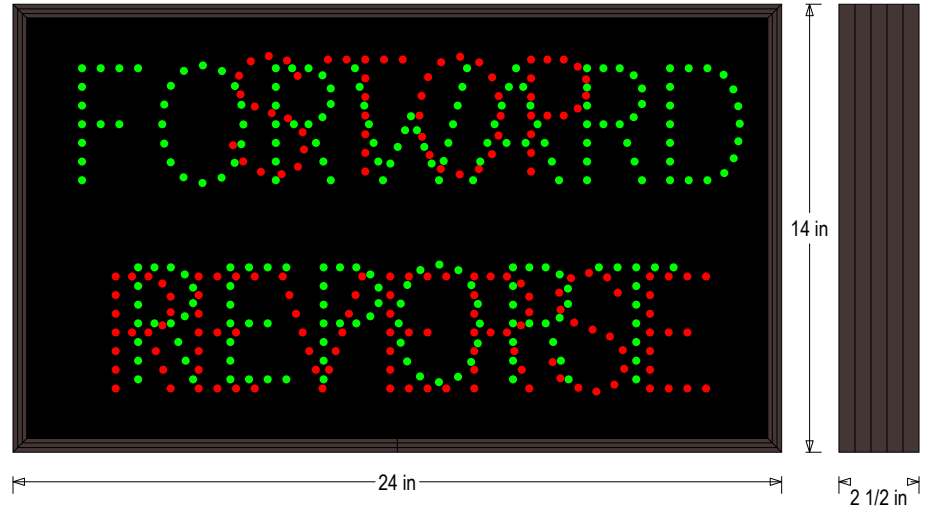

### MESSAGE

Illumination: Super bright direct view LEDs. Message blanks out when off.

Sign Messages: See message table below

## Product View

NOTE: Sign image may not exactly represent the finished product. For illustration purposes only.

MESSAGE	LED/COLOR	HEIGHT	AMPS
FORWARD	Green Wide Angle	3.5"	0.096-0.042
STOP	Red Wide Angle	3.5"	0.029-0.013
REVERSE	Red Wide Angle	3.5"	0.053-0.023
REPORT	Green Wide Angle	3.5"	0.075-0.032