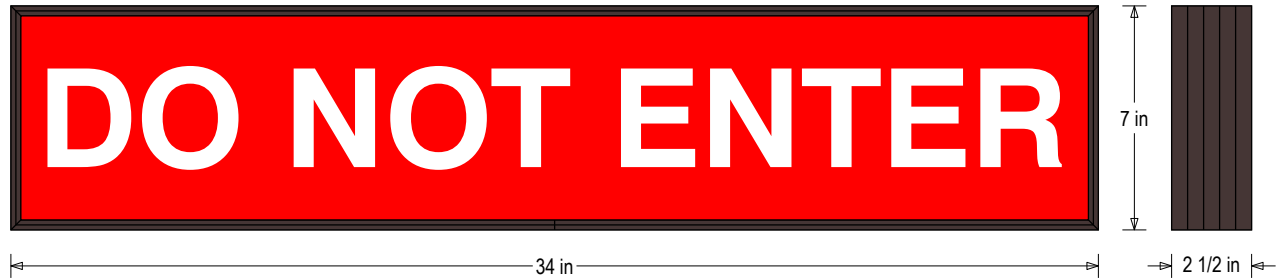

PRODUCT ID: 39005

Outdoor LED Backlit Sign

MODEL

PHXF734W-130R/120-277VAC

DIMENSIONS

7" H x 34" W x 2.5" D (est. 6.33 lbs)

CLASS

CLASS: PHXF Series

Control Method: Switch (not included) or external relay.

CONSTRUCTION

Back Construction: 0.050" Lift-n-Shift Back

Cabinet: 1-piece, corrosion resistant, extruded aluminum frame, 2.5" deep.

Face Material: 1/8" thick, impact modified acrylic (0000)

Faces: Single Faced Sign

Finish: Duranodic Bronze

Graphic: Printed graphic applied to surface

Mounting Channel: None

ELECTRICAL

Flashing: Not Included

Input Voltage: 120-277 VAC

UL/cUL Listed: Listed for wet locations

MESSAGE

Color: Red translucent

Font: Swiss 721 Bold BT

Illumination: White high intensity LED backlit. Message always visible.

Sign Messages: See message table below

MESSAGE	LED/COLOR	HEIGHT	AMPS

DO NOT ENTER	White Wide Angle LED	3.25"	0.347-0.150

NOTE: Above messages are independently controlled.

Product View

NOTE: Sign image may not exactly represent the finished product. For illustration purposes only.