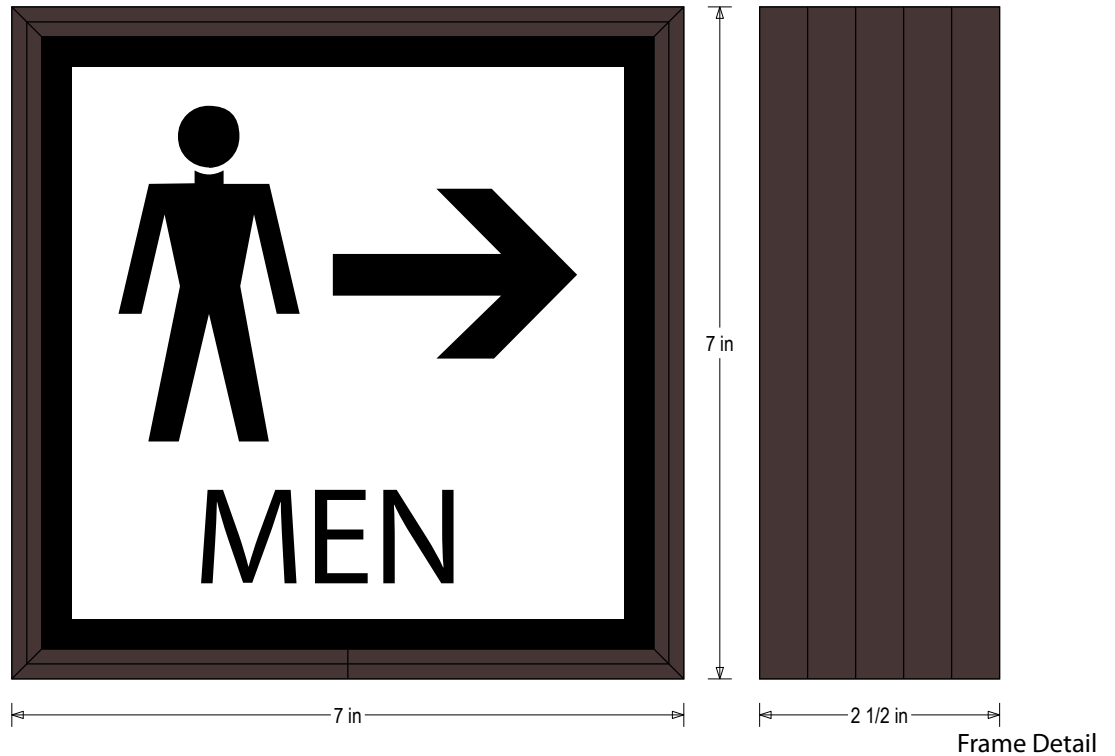

PRODUCT ID: 38876
Indoor LED Backlit Sign

MODEL
SBLF77W-F358K/120-277VAC

DIMENSIONS
7" H x 7" W x 2.5" D (est. 2.389 lbs)

CLASS
Class: SBLF Series
Control Method: Switch (not included) or external relay.

CONSTRUCTION
Back Construction: 0.050" Lift-n-Shift Back
Cabinet: 1-piece, corrosion resistant, extruded aluminum frame, 2.5" deep.
Face Material: 1/8" thick, impact modified acrylic (0000)
Faces: Single Faced Sign
Finish: Duranodic Bronze
Graphic: Printed graphic applied to surface

ELECTRICAL
Flashing: Not Included
Input Voltage: 120-277 VAC
UL/cUL Listed: Listed

MESSAGE
Color: Black opaque
Font: Swiss 721 Bold BT
Illumination: Backlit with white LEDs. Message always visible.
Sign Messages: See message table below

Product View

NOTE: Sign image may not exactly represent the finished product. For illustration purposes only.

MESSAGE	LED/COLOR	HEIGHT	AMPS
MEN w/Symbols	Black	2.0"	0.039-0.017

NOTE: Above messages are independently controlled.