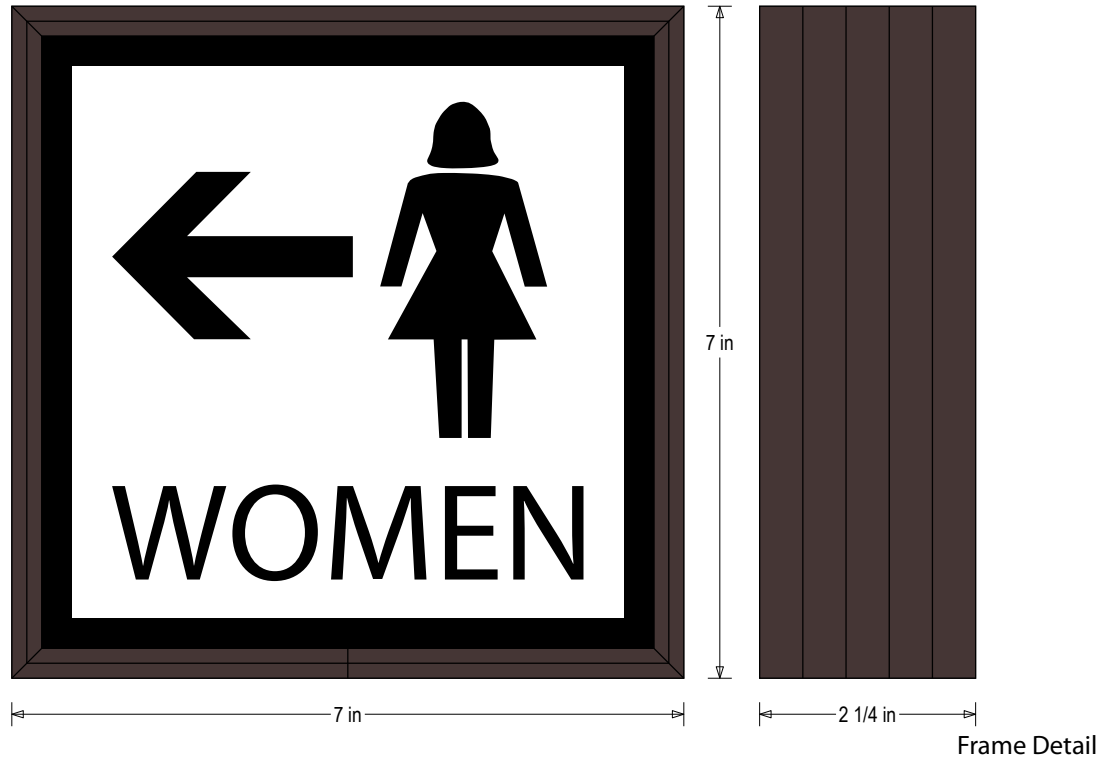

**PRODUCT ID: 38875**  
Indoor LED Backlit Sign

**MODEL**  
SBLF77W-F375K/120-277VAC

**DIMENSIONS**  
7" H x 7" W x 2.5" D (est. 2.389 lbs)

**CLASS**  
Class: SBLF Series  
Control Method: Switch (not included) or external relay.

**CONSTRUCTION**  
Back Construction: 0.050" Lift-n-Shift Back  
Cabinet: 1-piece, corrosion resistant, extruded aluminum frame, 2.5" deep.  
Face Material: 1/8" thick, impact modified acrylic (0000)  
Faces: Single Faced Sign  
Finish: Duranodic Bronze  
Graphic: Printed graphic applied to surface

**ELECTRICAL**  
Flashing: Not Included  
Input Voltage: 120-277 VAC  
UL/cUL Listed: Listed

**MESSAGE**  
Color: Black opaque  
Font: Swiss 721 Bold BT  
Illumination: Backlit with white LEDs. Message always visible.  
Sign Messages: See message table below

**Product View**

NOTE: Sign image may not exactly represent the finished product. For illustration purposes only.

MESSAGE	LED/COLOR	HEIGHT	AMPS
WOMEN w/Symbols	Black Opaque	2.0"	0.039-0.017

NOTE: Above messages are independently controlled.