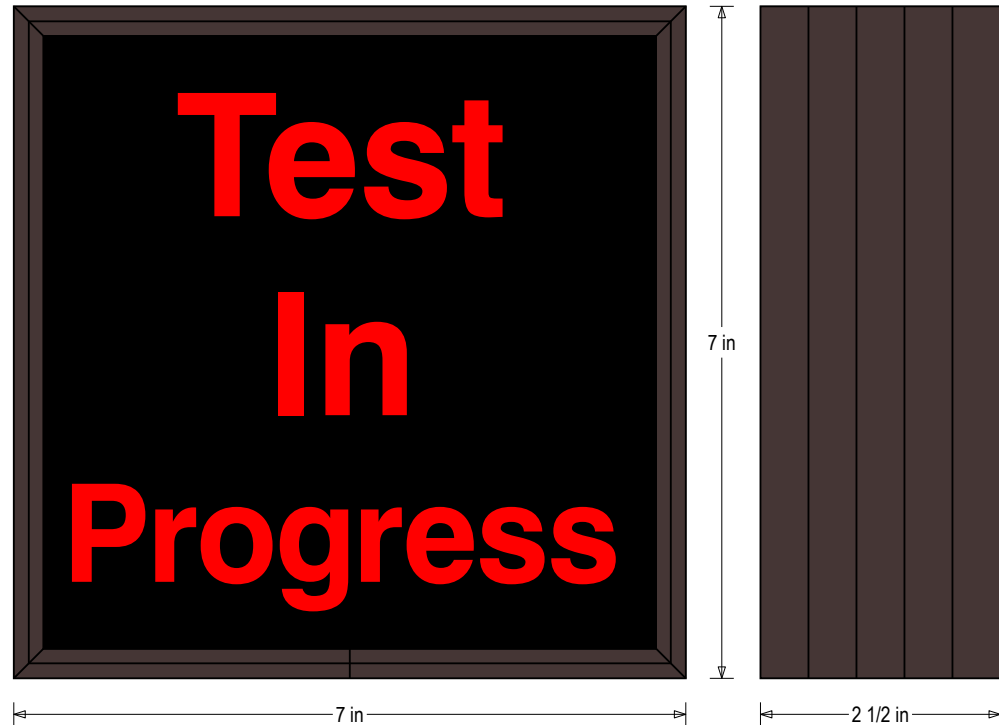

PRODUCT ID: 38747

Indoor Blank-out LED Backlit Sign

MODEL

SBL77R-A194/120-277VAC

DIMENSIONS

7" H x 7" W x 2.5" D (est. 1.935 lbs)

CLASS

Class: SBL Series

Color: Black opaque

Font: Swiss 721 Bold BT

Illumination: Backlit with LEDs. Message blanks out when off.

Sign Messages: See message table below

MESSAGE	LED/COLOR	HEIGHT	AMPS
---------	-----------	--------	------

Test In Progress	Red Wide Angle LED	1.25"	0.026-0.011
------------------	--------------------	-------	-------------

NOTE: Above messages are independently controlled.

Product View

NOTE: Sign image may not exactly represent the finished product. For illustration purposes only.