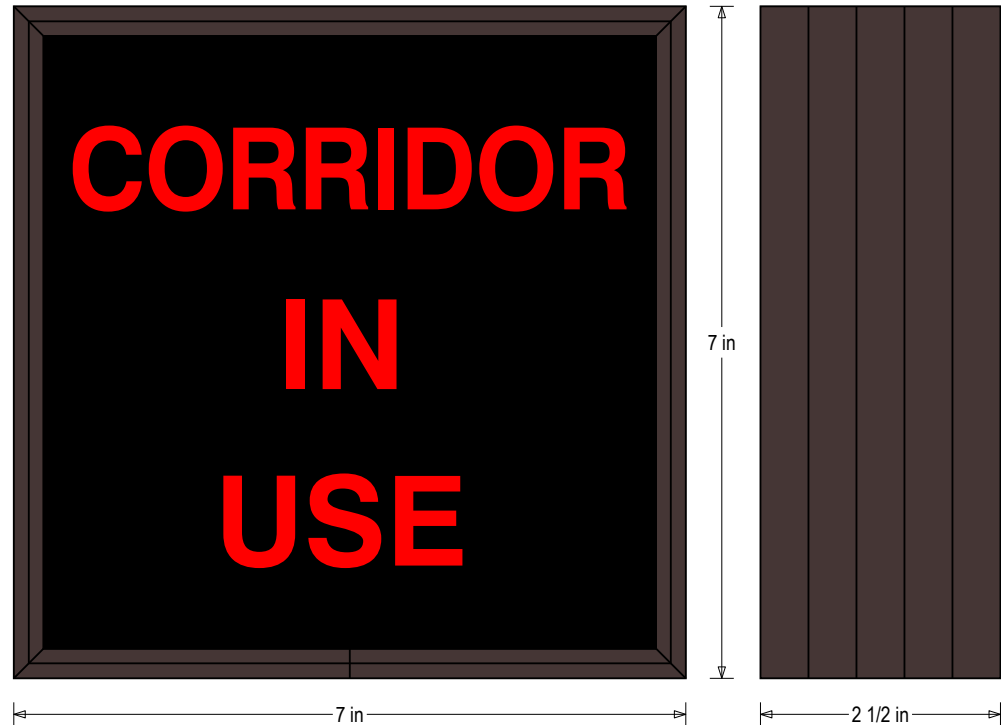

PRODUCT ID: 38746

Indoor Blank-out LED Backlit Sign

MODEL

SBL77R-D521/120-277VAC

DIMENSIONS

7" H x 7" W x 2.5" D (est. 1.935 lbs)

CLASS

Class: SBL Series

Control Method: Switch (not included) or external relay.

CONSTRUCTION

Back Construction: 0.050" Lift-n-Shift Back

Cabinet: 1-piece, corrosion resistant, extruded aluminum frame, 2.5" deep.

Face Material: 1/8" thick, dark grey diffused acrylic

Faces: Single Faced Sign

Finish: Duranodic Bronze

Graphic: Printed graphic applied to surface

ELECTRICAL

Flashing: Not Included

Input Voltage: 120-277 VAC

UL/cUL Listed: Listed

MESSAGE

Color: Black opaque

Font: Swiss 721 Bold BT

Illumination: Backlit with LEDs. Message blanks out when off.

Sign Messages: See message table below

MESSAGE	LED/COLOR	HEIGHT	AMPS
CORRIDOR IN USE	Red Wide Angle LED	1.25"	0.026-0.011

NOTE: Above messages are independently controlled.

Product View

NOTE: Sign image may not exactly represent the finished product. For illustration purposes only.

Frame Detail