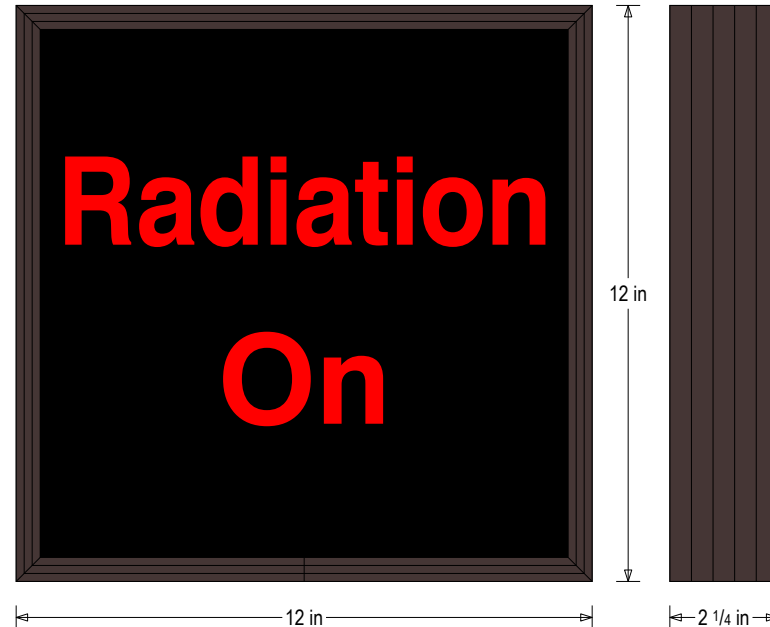

PRODUCT ID: 38702

Indoor Blank-out LED Backlit Sign

MODEL

SBL1212R-C779/120-277VAC

DIMENSIONS

12" H x 12" W x 2.5" D (est. 3.446 lbs)

CLASS

Class: SBL Series

Control Method: Switch (not included) or external relay.

CONSTRUCTION

Back Construction: 0.050" Lift-n-Shift Back

Cabinet: 1-piece, corrosion resistant, extruded aluminum frame, 2.5" deep.

Face Material: 1/8" thick, dark grey diffused acrylic

Faces: Single Faced Sign

Finish: Duranodic Bronze

Graphic: Printed graphic applied to surface

ELECTRICAL

Flashing: Not Included

Input Voltage: 120-277 VAC

UL/cUL Listed: Listed

MESSAGE

Color: Black opaque

Font: Swiss 721 Bold BT

Illumination: Backlit with LEDs. Message blanks out when off.

Sign Messages: See message table below

MESSAGE	LED/COLOR	HEIGHT	AMPS
Radiation On	Red Wide Angle LED	2.0"	0.065-0.028

NOTE: Above messages are independently controlled.

Product View

NOTE: Sign image may not exactly represent the finished product. For illustration purposes only.