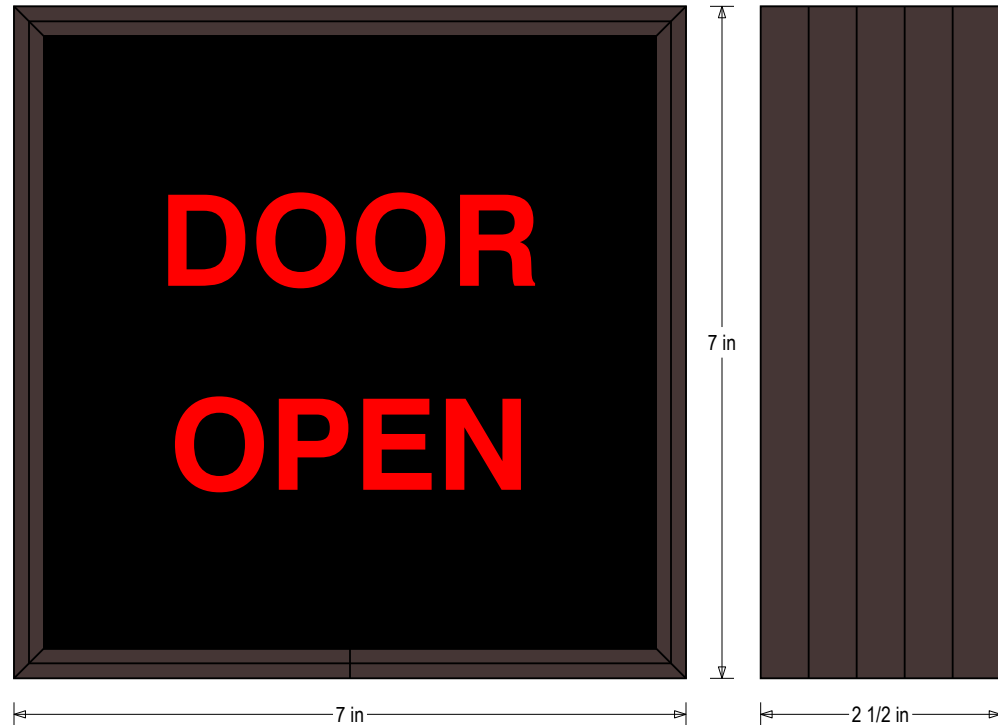

PRODUCT ID: 38690

Indoor Blank-out LED Backlit Sign

MODEL

SBL77R-C062/120-277VAC

DIMENSIONS

7" H x 7" W x 2.5" D (est. 1.935 lbs)

CLASS

Class: SBL Series

Faces: Single Faced Sign

Finish: Duranodic Bronze

Graphic: Printed graphic applied to surface

ELECTRICAL

Flashing: Not Included

Input Voltage: 120-277 VAC

UL/cUL Listed: Listed

MESSAGE

Color: Black opaque

Font: Swiss 721 Bold BT

Illumination: Backlit with LEDs. Message blanks out when off.

Sign Messages: See message table below

MESSAGE	LED/COLOR	HEIGHT	AMPS
---------	-----------	--------	------

DOOR OPEN	Red Wide Angle LED	1.5"	0.026-0.011
-----------	--------------------	------	-------------

NOTE: Above messages are independently controlled.

Product View

NOTE: Sign image may not exactly represent the finished product. For illustration purposes only.