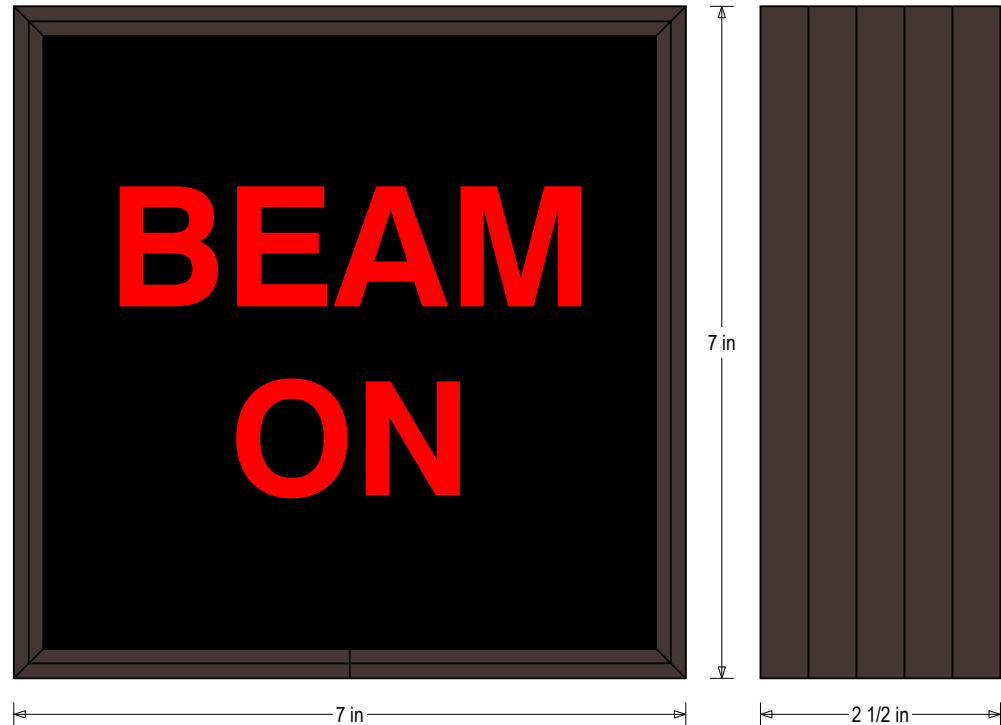

PRODUCT ID: 38651

Indoor Blank-out LED Backlit Sign

MODEL

SBL77R-A231/120-277VAC

DIMENSIONS

7" H x 7" W x 2.5" D (est. 2.521 lbs)

CLASS

Class: SBL Series

Control Method: Switch (not included) or external relay.

CONSTRUCTION

Back Construction: 0.050" Lift-n-Shift Back

Cabinet: 1-piece, corrosion resistant, extruded aluminum frame, 2.5" deep.

Face Material: 1/8" thick, dark grey diffused acrylic

Faces: Single Faced Sign

Finish: Duranodic Bronze

Graphic: Printed graphic applied to surface

ELECTRICAL

Flashing: Not Included

Input Voltage: 120-277 VAC

UL/cUL Listed: Listed

MESSAGE

Color: Black opaque

Font: Swiss 721 Bold BT

Illumination: Backlit with LEDs. Message blanks out when off.

Sign Messages: See message table below

MESSAGE	LED/COLOR	HEIGHT	AMPS
BEAM ON	Red Wide Angle LED	1.25"	0.026-0.011

NOTE: Above messages are independently controlled.

Product View

NOTE: Sign image may not exactly represent the finished product. For illustration purposes only.

Frame Detail