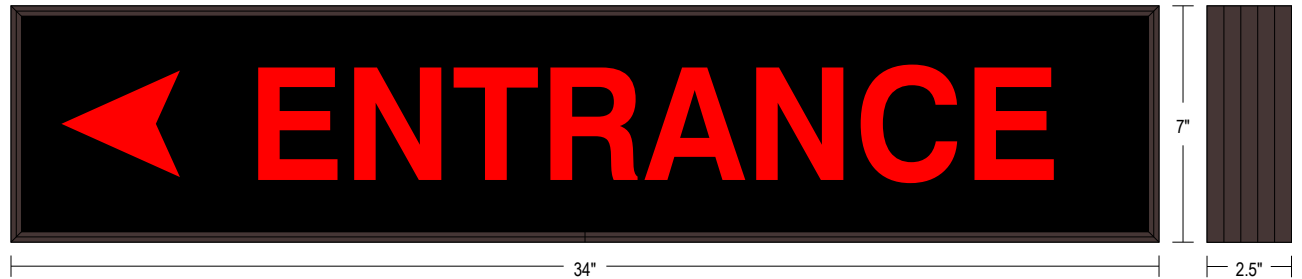

#### MESSAGE

Color: Black opaque

Font: Swiss 721 Bold BT

Illumination: Backlit with high intensity LEDs. Message blanks out when off

Sign Messages: See message table below

## Product View

NOTE: Sign image may not exactly represent the finished product. For illustration purposes only.

MESSAGE	LED/COLOR	HEIGHT	AMPS
---------	-----------	--------	------

Left Arrow w/ENTRANCE	Red Wide Angle LED	3.5"	0.231-0.100
-----------------------	--------------------	------	-------------