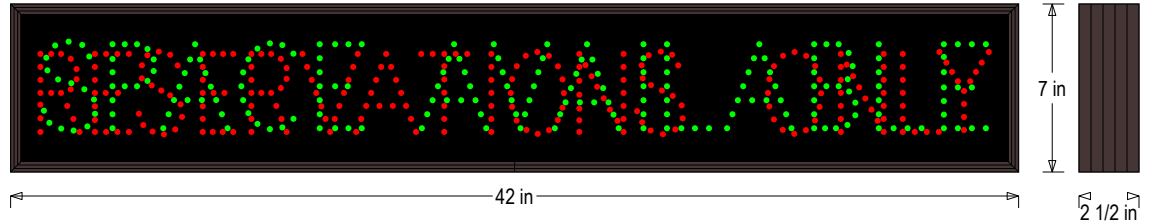

Control Method: Switch (not included) or external relay.

CONSTRUCTION

Back Construction: 0.050" Lift-n-Shift Back

Cabinet: 1-piece, corrosion resistant, extruded aluminum frame, 2.5" deep.

Face Material: 1/8" impact resistant, smoke-tinted acrylic (5109)

Faces: Single Faced Sign

Finish: Duranodic Bronze

Mounting Channel: None

ELECTRICAL

Flashing: Not Included

Input Voltage: 120-277 VAC

Photodimming: None

UL/cUL Listed: Listed for wet locations

MESSAGE

Illumination: Super bright direct view LEDs. Message blanks out when off.

Sign Messages: See message table below

Product View

NOTE: Sign image may not exactly represent the finished product. For illustration purposes only.

| MESSAGE | LED/COLOR | HEIGHT | AMPS |
|-------------------|----------------------|--------|-------------|
| SPACE AVAILABLE | Green Wide Angle LED | 3.5" | 0.156-0.068 |
| RESERVATIONS ONLY | Red Wide Angle LED | 3.25" | 0.115-0.050 |