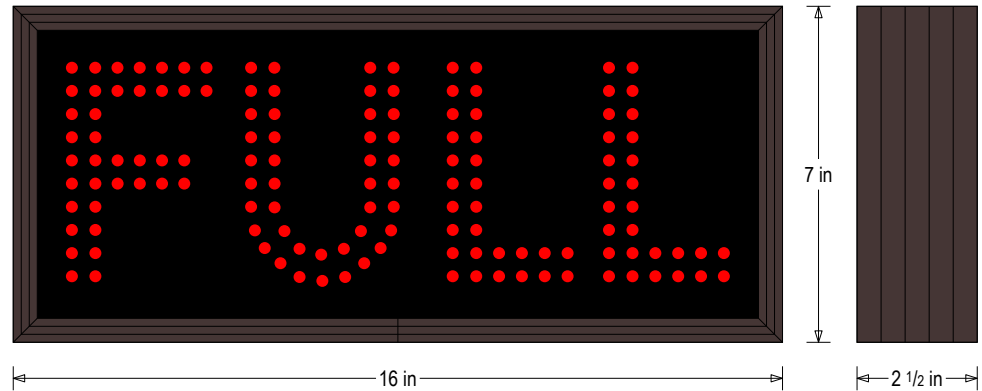

PRODUCT ID: 38233

Outdoor Blank-out LED Direct-view Sign

MODEL

TCL716R-135DS/120-277VAC

DIMENSIONS

7" H x 16" W x 2.5" D (est. 5.063 lbs)

CLASS

CLASS: TCL Series

Faces: Single Faced Sign

Finish: Duranodic Bronze

Mounting Channel: None

ELECTRICAL

Flashing: Not Included

Input Voltage: 120-277 VAC

Photodimming: None

UL/cUL Listed: Listed for wet locations

MESSAGE

Illumination: Super bright direct view LEDs. Message blanks out when off.

Sign Messages: See message table below

MESSAGE	LED/COLOR	HEIGHT	AMPS
FULL	Red Wide Angle LED	4.0"	0.067-0.029

NOTE: Above messages are independently controlled.

Product View

NOTE: Sign image may not exactly represent the finished product. For illustration purposes only.

Frame Detail